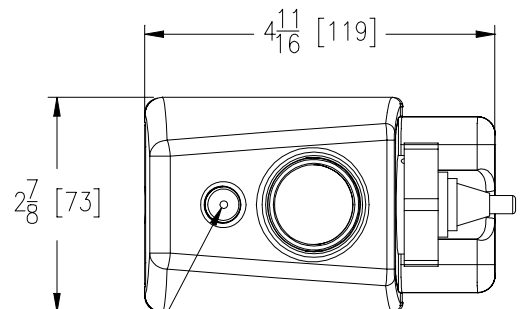

ZERK-CP

E-Z Flush Automatic Retrofit Kit For Closet and Urinal Valves

COURTESY FLUSH BUTTON

Suffix Options (Check/Specify Appropriate Options)

- _____ -LY Delaney Valve Retro Fit
- _____ -HMK Highmount Adapter
- _____ -GM Sloan/Gem Valve Retro Fit
- _____ -MC Metroflush/Crown Valve Retro Fit
- _____ -CB Cambridge Brass Retro Fit
- _____ Other

ENGINEERING SPECIFICATION: ZURN ZERK-CP E-Z Flush AquaSense ^â Retrofit Kit- The AquaSense "A" E-Z Flush Unit is designed to provide automatic flushing for urinal and/or water closet flush valves. The unit features an adjustable automatic infrared sensor, user-in-view L.E.D., low battery indicator light, switchable 24 hour auto-flush, 10 degree angled sensor, courtesy flush button, and high impact-resistant chrome plated plastic cover with replaceable tempered glass lens. The unit comes complete with 4 "C" size batteries, wrench for installation, and an allen key for the battery compartment.