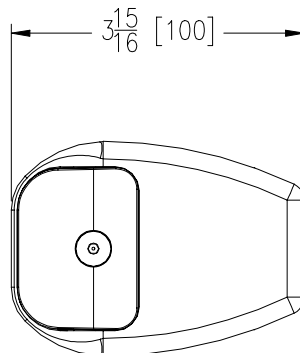

ZERK-CP

E-Z Flush Automatic Retrofit Kit For Closet and Urinal Valves

COURTESY FLUSH BUTTON

Suffix Options (Check/Specify Appropriate Options)

- _____ -LY Delaney Valve Retro Fit
- _____ -HMK Highmount Adapter
- _____ -GM Sloan/Gem Valve Retro Fit
- _____ -MC Metroflush/Crown Valve Retro Fit
- _____ -CB Cambridge Brass Retro Fit
- _____ Other

ENGINEERING SPECIFICATION: ZURN ZERK-CP E-Z Flush AquaSense ^â Retrofit Kit- The AquaSense "A" E-Z Flush Unit is designed to provide automatic flushing for urinal and/or water closet flush valves. The unit features an adjustable automatic infrared sensor, user-in-view L.E.D., low battery indicator light, switchable 24 hour auto-flush, 10 degree angled sensor, courtesy flush button, and high impact-resistant chrome plated plastic cover with replaceable tempered glass lens. The unit comes complete with 4 "C" size batteries, wrench for installation, and an allen key for the battery compartment.