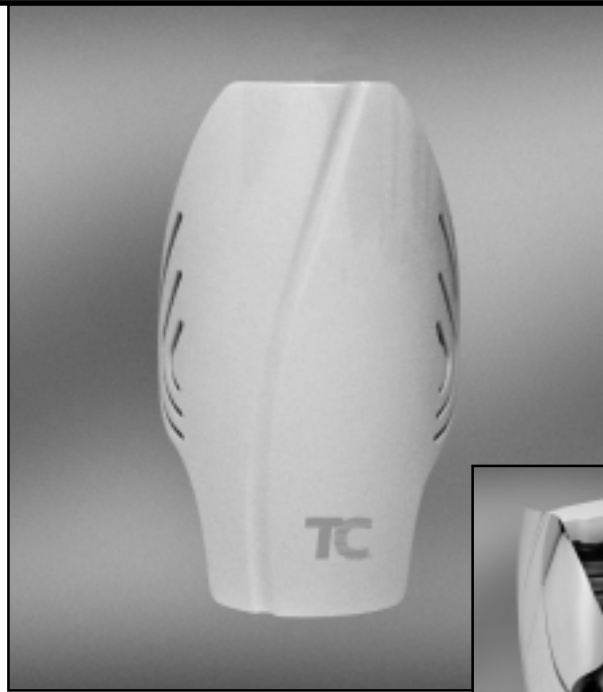

Continuous Odor Control System Dispenser

402151
402150
402149
402092

White Chrome Black Gray

Case Pack: 12
Case Weight: 3.5 lbs.
Case Cube: .44

Revolutionary odor control! TC's T-Cell™ system is the latest innovation in Air Care technology.

- Highly effective, **continuous** odor control.
- Patented, precision dosing delivery system.
- Sleek, attractive cabinet design will fit any decor.
- One dispenser covers an area up to 6,000 cubic feet (approximately 4 toilets or urinals).
- Tamper proof cover discourages pilferage & vandalism.
- Lifetime warranty.
- Wide array of fragrances available to meet customer preferences.
- Quiet operation.

Low Maintenance

- Refill lasts 60 or 90 days.
- No batteries required.

Environmentally friendly

- No V.O.C.'s
- No batteries.
- Up to 66% refill source reduction over traditional 30 day systems.
- Recyclable refill.

Refills

- #402113 - Citrus
- #402112 - Blue Splash
- #402111 - Polar Mist
- #402187 - Crystal Breeze
- #402110 - Wakening Spring
- #402369 - Mango Blossom
- #402470 - Cucumber Melon
- #402472 - Tropical Sunrise
- #402473 - Summer Sorbet
- #750537 - Sugar Cookie
- #750905 - Vanilla Cream
- #750907 - Apple Cinnamon

Case Pack: 6 Case Weight: 2 lbs. Case Cube: .11

Continuous Fragrancing
24 hours a day, 7 days a week

Toll Free: 1-800-440-5556 • Web: www.airdelights.com • Email: customer_service@airdelights.com