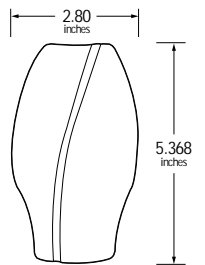

Case Pack: 6 Case Weight: 2 lbs. Case Cube: .11

Continuous Fragrancing
24 hours a day, 7 days a week

Toll Free: 1-800-440-5556 • Web: www.airdelights.com • Email: customer_service@airdelights.com