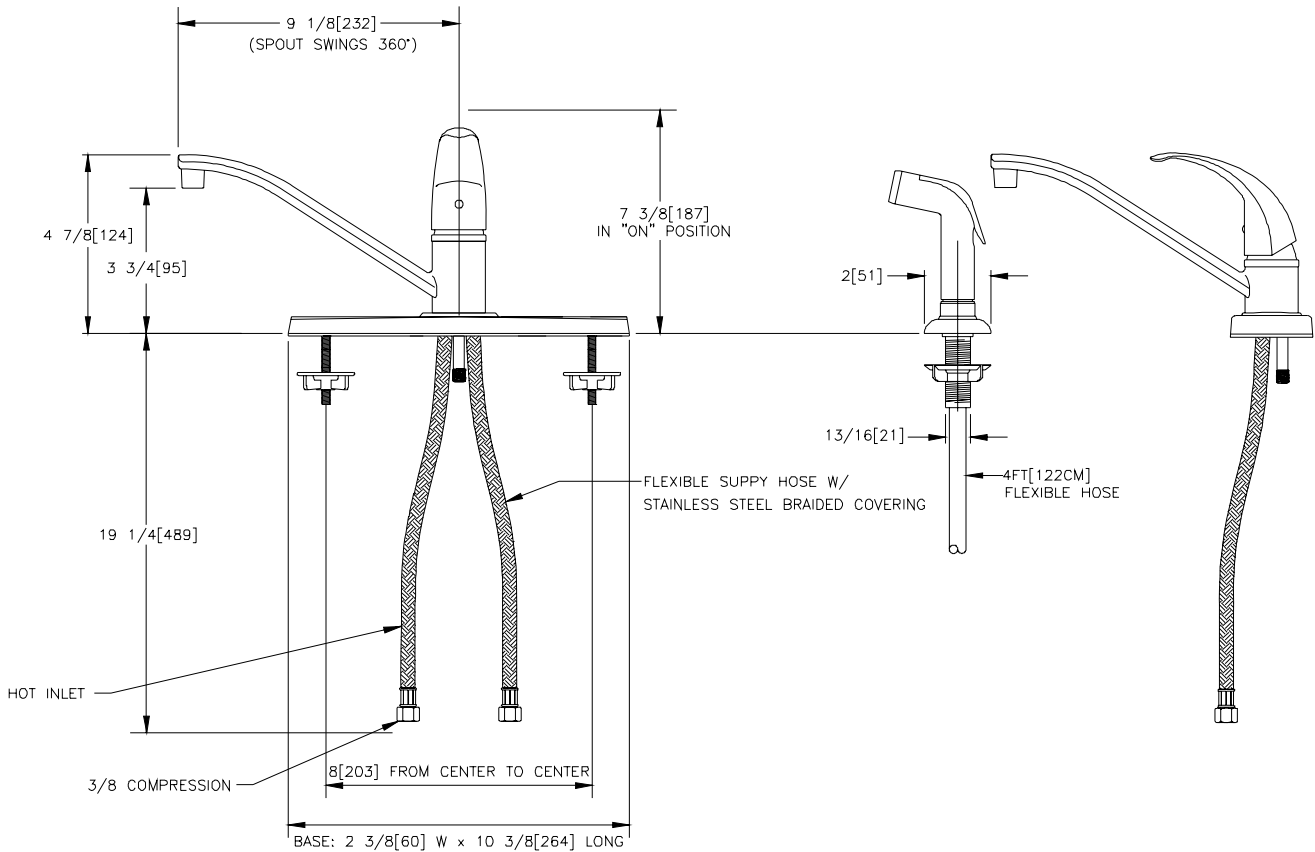

# TEMP-GARD SINGLE CONTROL KITCHEN FAUCET WITH CERAMIC DISC CARTRIDGE

Z7870C & Z7872C  
TAG \_\_\_\_\_

## ENGINEERING SPECIFICATIONS: ZURN Z7870C & Z7872C

Single control kitchen faucet with ceramic disc cartridge, triple chrome plate finish, IPS connections and spray. Zinc die-cast handle and housing, and brazed copper and brass waterway. Connections are 3/8" female compression fittings on 3/8" stainless steel flex hose, 20" in length. Faucet fits 8" centers.

### OPTIONS (Check/specify appropriate options)

- \_\_\_ - FC 0.5 GPM [1.9L] Vandal Resistant Aerator, with Swivel
- \_\_\_ - LA 2.2 GPM [8.3L] Laminar Flow Aerator, with Swivel
- \_\_\_ - SO 1.0 GPM Spray Outlet
- \_\_\_ - VP 2.2 GPM [8.3L] Vandal Resistant Aerator, with Swivel
- \_\_\_ -Z7870C Single handle faucet (less spray), 3/8" compression connections
- \_\_\_ -Z7872C Single handle faucet (with spray), 3/8" compression connections