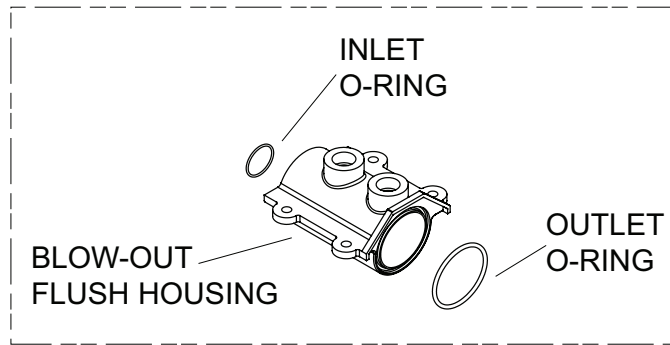

MODEL 350XL

WILKINS®

a ZURN® company

Lead-Free* Double Check Backflow Preventers 3/4" & 1"

*This product contains a weighted average lead content less than 0.25% for wetted surfaces.

ITEM NO.	DESCRIPTION	3/4"	1"
1	BODY	352-1XL-010F	353-1XL-010F
2	HOUSING	352-1A	353-1A
3	#1 SEAT	352-18A	353-18A
4	#2 SEAT	352-18B	353-18B
5	O-RING #1	125N-PM	131N-PM
6	O-RING #2	126N-PM	132N-PM
7	POPPET	352-30	353-30
8	SPRING	352-33	353-33
9	SLEEVE	352-2	353-2
10	O-RING, HOUSING INLET	214N	220N-80
11	O-RING, HOUSING OUTLET	223N	226N-80
12	SCREWS	352-11	352-11
13	TEST COCKS	18-860XL	18-860XL
14	BALL VALVE, INLET	34-850TXL	1-850TXL
15	BALL VALVE, OUTLET	34-850XL	1-850XL
16	CHECK ASSEMBLY #1	352-300A	353-300A
17	CHECK ASSEMBLY #2	352-300B	353-300B
18	HOUSING ASSEMBLY	RK34-350V	RK1-350V
19	TEST COCK CAP PLUG	2-7P	2-7P

REPAIR KITS

RK34-350R			REPAIR KIT, RUBBER MODEL 350XL, 3/4"			RK1-350R			REPAIR KIT, RUBBER MODEL 350XL, 1"		
PART NO.	QTY.	DESCRIPTION	PART NO.	QTY.	DESCRIPTION	PART NO.	QTY.	DESCRIPTION	PART NO.	QTY.	DESCRIPTION
125N-PM	1	O-RING #1 CHECK ASSY	131N-PM	1	O-RING #1 CHECK ASSY						
126N-PM	1	O-RING #2 CHECK ASSY	132N-PM	1	O-RING #2 CHECK ASSY						
214N	1	O-RING, HOUSING INLET	220N-80	1	O-RING, HOUSING INLET						
223N	1	O-RING, HOUSING OUTLET	226N-80	1	O-RING, HOUSING OUTLET						
352-30	2	POPPET	353-30	2	POPPET						

RK34-350V			REPAIR KIT, VESSEL MODEL 350XL, 3/4"			RK1-350V			REPAIR KIT, VESSEL MODEL 350XL, 1"		
PART NO.	QTY.	DESCRIPTION	PART NO.	QTY.	DESCRIPTION	PART NO.	QTY.	DESCRIPTION	PART NO.	QTY.	DESCRIPTION
ITEM 18	1	HOUSING ASSEMBLY	ITEM 18	1	HOUSING ASSEMBLY						