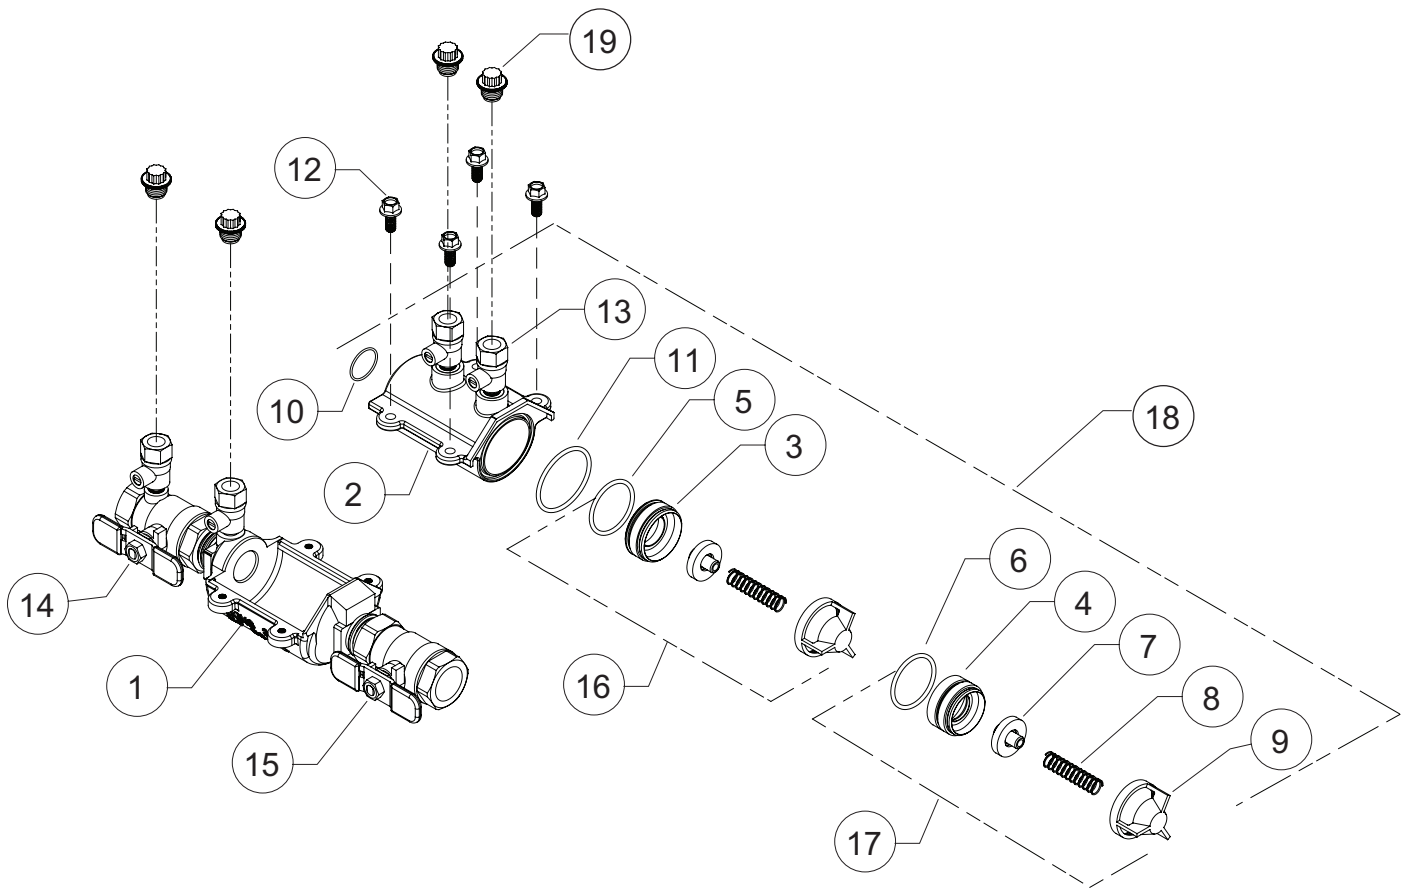

MODEL 350XL

WILKINS®

a ZURN® company

Lead-Free* Double Check Backflow Preventers 3/4" & 1"

*This product contains a weighted average lead content less than 0.25% for wetted surfaces.

ITEM NO.	DESCRIPTION	3/4"	1"
1	BODY	352-1XL-010F	353-1XL-010F
2	HOUSING	352-1A	353-1A
3	#1 SEAT	352-18A	353-18A
4	#2 SEAT	352-18B	353-18B
5	O-RING #1	125N-PM	131N-PM
6	O-RING #2	126N-PM	132N-PM
7	POPPET	352-30	353-30
8	SPRING	352-33	353-33
9	SLEEVE	352-2	353-2
10	O-RING, HOUSING INLET	214N	220N-80
11	O-RING, HOUSING OUTLET	223N	226N-80
12	SCREWS	352-11	352-11
13	TEST COCKS	18-860XL	18-860XL
14	BALL VALVE, INLET	34-850TXL	1-850TXL
15	BALL VALVE, OUTLET	34-850XL	1-850XL
16	CHECK ASSEMBLY #1	352-300A	353-300A
17	CHECK ASSEMBLY #2	352-300B	353-300B
18	HOUSING ASSEMBLY	RK34-350V	RK1-350V
19	TEST COCK CAP PLUG	2-7P	2-7P

REPAIR KITS

RK34-350R			REPAIR KIT, RUBBER MODEL 350XL, 3/4"			RK1-350R			REPAIR KIT, RUBBER MODEL 350XL, 1"		
PART NO.	QTY.	DESCRIPTION	PART NO.	QTY.	DESCRIPTION	PART NO.	QTY.	DESCRIPTION	PART NO.	QTY.	DESCRIPTION
125N-PM	1	O-RING #1 CHECK ASSY	131N-PM	1	O-RING #1 CHECK ASSY						
126N-PM	1	O-RING #2 CHECK ASSY	132N-PM	1	O-RING #2 CHECK ASSY						
214N	1	O-RING, HOUSING INLET	220N-80	1	O-RING, HOUSING INLET						
223N	1	O-RING, HOUSING OUTLET	226N-80	1	O-RING, HOUSING OUTLET						
352-30	2	POPPET	353-30	2	POPPET						

RK34-350V			REPAIR KIT, VESSEL MODEL 350XL, 3/4"			RK1-350V			REPAIR KIT, VESSEL MODEL 350XL, 1"		
PART NO.	QTY.	DESCRIPTION	PART NO.	QTY.	DESCRIPTION	PART NO.	QTY.	DESCRIPTION	PART NO.	QTY.	DESCRIPTION
ITEM 18	1	HOUSING ASSEMBLY	ITEM 18	1	HOUSING ASSEMBLY						