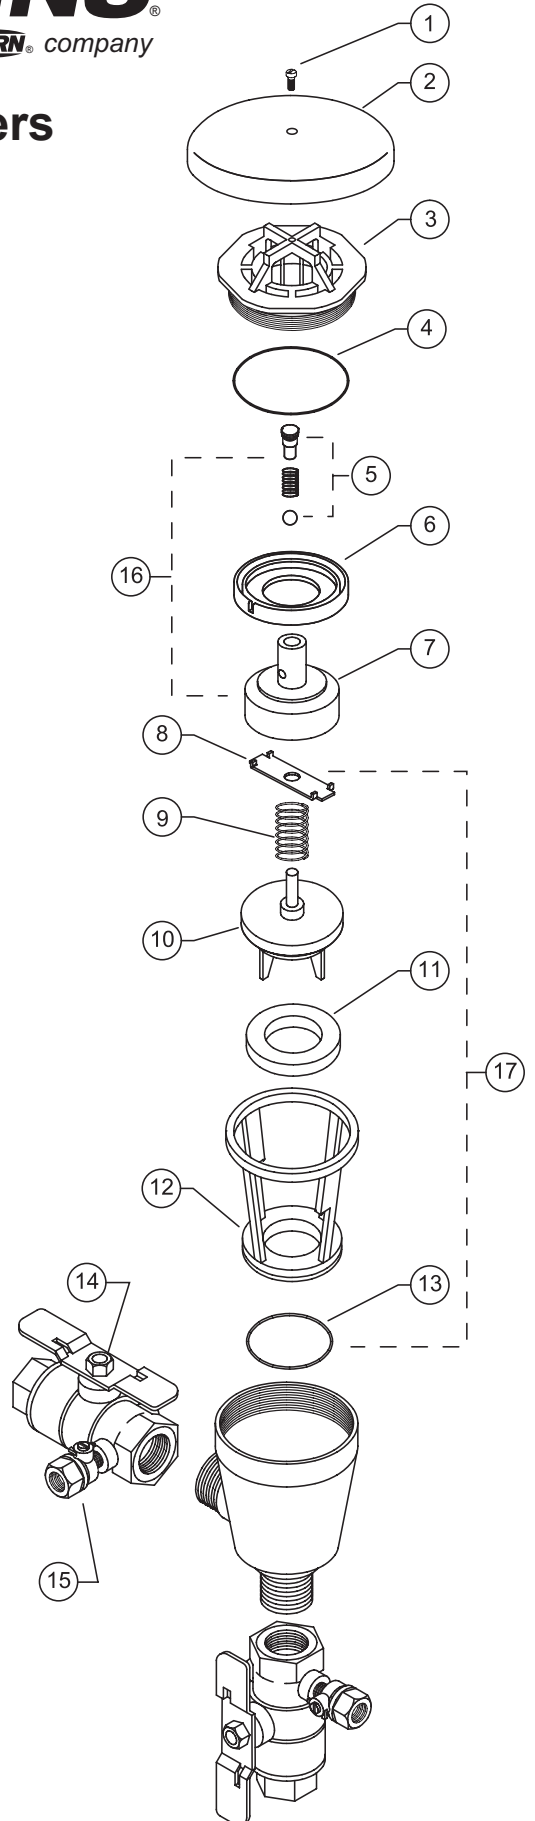

MODEL 420XL

Lead-Free* Pressure Vacuum Breakers

1/2" & 3/4"

*This product contains a weighted average lead content less than 0.25% for wetted surfaces.

ITEM NO.	DESCRIPTION	1/2"	3/4"
1	CANOPY SCREW	421-11	421-11
2	CANOPY	421-3	421-3
3	BONNET	421-20	421-20
4	O-RING	034N	034N
5	RELIEF VALVE ASSY	-	-
6	AIR INLET DISC	421A-34	421A-34
7	FLOAT	-	-
8	SPRING RETAINER	421A-80	421A-80
9	CHECK SPRING	421-33	421-33
10	POPPET	421-30	421-30
11	SEAL RING	421-12	421-12
12	SEAT	421-18	421-18
13	O-RING	126N	126N
14	SHUT-OFF VALVE	12-850TXL	34-850TXL
15	TEST COCK	18-860XL	18-860XL
16	FLOAT ASSEMBLY	421-340	421-340
17	SEAT ASSEMBLY	421-180	421-180

REPAIR KITS

NO. RK12-420

FULL REPAIR KIT

QTY.	PART NO.	PART NO.
1	421-180	SEAT ASSEMBLY
1	421-340	FLOAT ASSEMBLY
1	421-20	BONNET
1	034N	O-RING

NO. RK12-420R

RUBBER REPAIR KIT

QTY.	PART NO.	PART NO.
1	421-12	SEAT RING
1	421A-34	AIR INLET DISC
1	126N	O-RING
1	034N	O-RING

NO. RK12-420FK

FREEZE REPAIR KIT

QTY.	PART NO.	DESCRIPTION
1	421-20	BONNET
1	421-30	POPPET
1	421-340	FLOAT ASSEMBLY
1	034N	O-RING
1	421-12	SEAL RING

MODEL 420XL

WILKINS®

a ZURN® company

Lead-Free* Pressure Vacuum Breakers

1"

*This product contains a weighted average lead content less than 0.25% for wetted surfaces.

ITEM NO.	DESCRIPTION	1"
1	CANOPY SCREW	7000-11B
2	CANOPY	423-3
3	BONNET	423-20
4	O-RING	039N
5	RELIEF VALVE ASSY	-
6	AIR INLET DISC	423A-34
7	FLOAT	-
8	SPRING RETAINER	423A-80
9	CHECK SPRING	423-33
10	POPPET	423-30
11	SEAL RING	423-12
12	SEAT	423-18
13	O-RING	133N
14	SHUT-OFF VALVE	1-850TXL
15	TEST COCK	18-860XL
16	FLOAT ASSEMBLY	423-340
17	SEAT ASSEMBLY	423-180