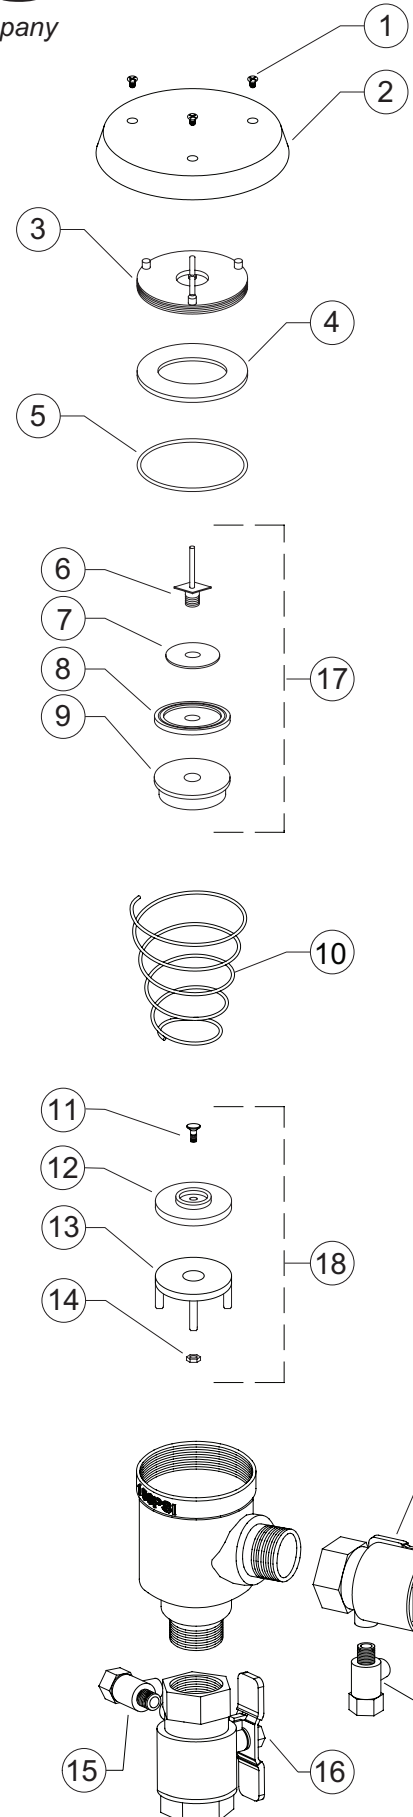

MODEL 720A Pressure Vacuum Breakers 1/2" to 1"

ITEM NO.	DESCRIPTION	PART NO.
1	CANOPY SCREW	721-11
2	CANOPY	721-3
3	BONNET	721-20
4	PLASTIC WASHER	721A-12
5	O-RING	WK-138N
6	LOAD NUT & GUIDE	721-90
7	LOAD WASHER	721-80
8	DISC UPPER	721A-34
9	POPPET	721-30
10	SPRING	721-33
11	SCREW	721-11A
12	LOWER DISC	721B-34
13	GUIDE SPIDER	721-31
14	NUT, HEX	721-9A
15	TEST COCK	18-860
16	BALL VALVE 1/2" TAP	12-850T
	BALL VALVE 3/4" TAP	34-850T
	BALL VALVE 1" TAP	1-850T
17	POPPET ASSEMBLY	721-300
18	SPIDER ASSEMBLY	721-310

REPAIR KITS

RK1-720A

REPAIR KIT MODEL 720A, 1/2", 3/4" & 1"

PART NO.	QTY.	DESCRIPTION
721A-12	1	PLASTIC WASHER
WK-138N	1	O-RING
721-33	1	SPRING
721-300	1	POPPET ASSEMBLY
721-310	1	SPIDER ASSEMBLY

WILKINS®

a ZURN® company

MODEL 720A Pressure Vacuum Breakers 1 1/4" to 2"

ITEM NO.	DESCRIPTION	PART NO.
1	CANOPY SCREW	724-11
2	CANOPY	724-3
3	RETAINER RING	724-32
4	BONNET	724-20-030F
5	WASHER	724A-12
6	O-RING	156N
7	LOAD NUT & GUIDE ROD	724-90
8	LOAD WASHER	724-80
9	UPPER DISC	724A-34
10	POPPET	724-30
11	SPRING	724-33
12	SCREW	724-11A
13	WASHER	62-14
14	LOWER DISC	724B-34
15	WASHER	724-80A
16	GUIDE SPIDER	724-31
17	NUT	5752-9
18	TEST COCK	14-860
19	NIPPLE, 1-1/4" ONLY	104-21B
20	BALL VALVE, 1-1/4" TAP	114-850T
	BALL VALVE, 1-1/2" TAP	112-850T
	BALL VALVE, 2" TAP	2-850T
21	POPPET ASSEMBLY	724-300
22	SPIDER ASSEMBLY	724-310

REPAIR KITS

RK2-720A

REPAIR KIT
MODEL 720A, 1 1/4", 1 1/2" & 2"

PART NO.	QTY.	DESCRIPTION
724A-12	1	WASHER
156N	1	O-RING
724-33	1	SPRING
724-300	1	POPPET ASSEMBLY
724-310	1	SPIDER ASSEMBLY