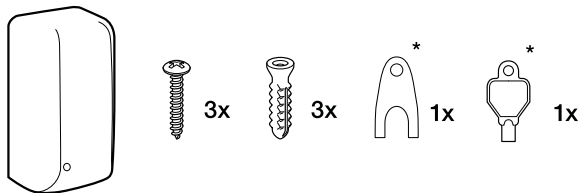

SENSOR LOTION SOAP DISPENSER

Installation Instructions

*may not be included in certain models

Recommended Installation Height

Open Dispenser

Installation with Screws

Installation with Adhesive Backing (no screws)