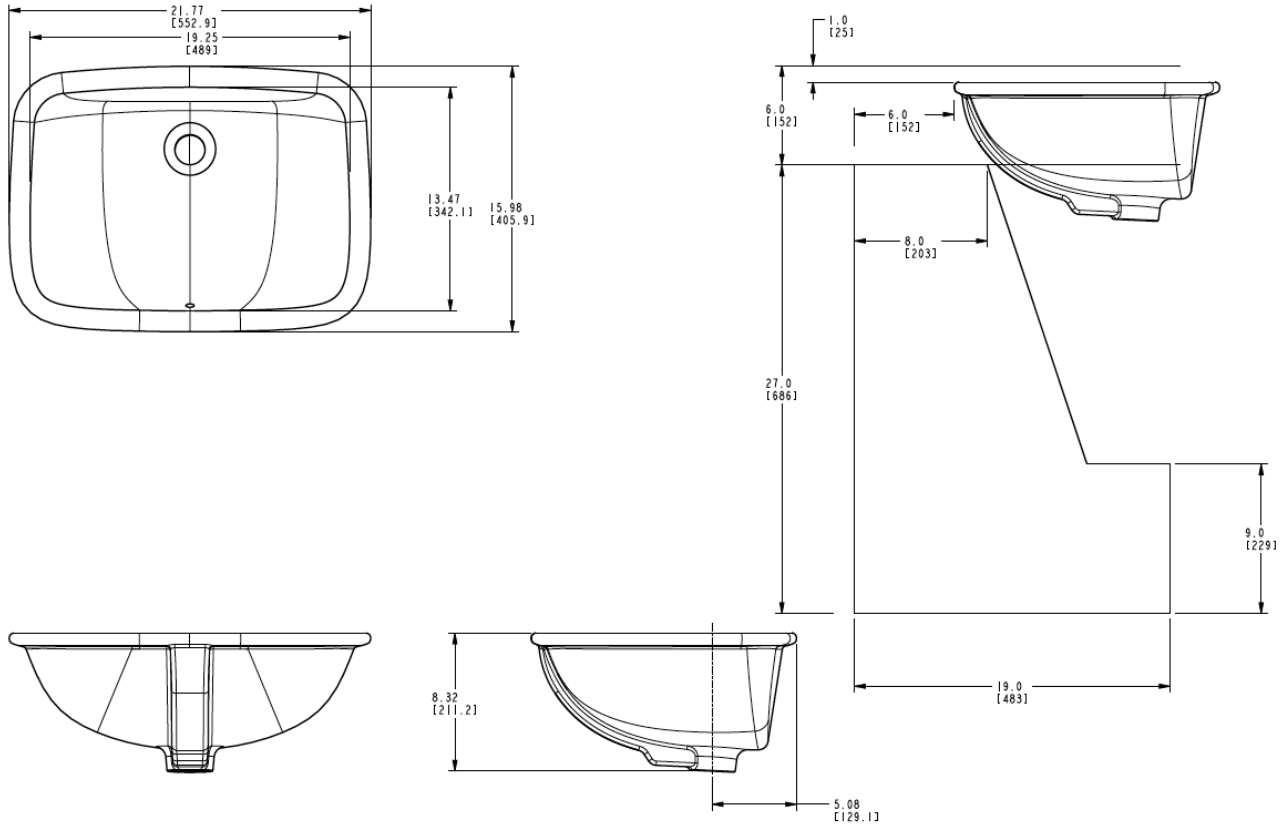

CODE NUMBER

3873021

DESCRIPTION

Vitreous China Undermount Lavatory.

DETAILS

- Nominal Dimensions: 15 ¾" × 21 ⅝" × 8 ¼" (400 × 549 × 210mm)

FEATURES

- White Vitreous China
- Undermounted
- Front overflow
- Mounting hardware included
- 21⅝" x 15¾" x 8¼" (550 mm x 400 mm x 210 mm)

DOWNLOADS

- [SS-3002, SS-3021, SS-3802 Cutout Template - PDF](#)
- [SS-3021 Installation Instructions](#)
- [Vitreous China Lavatories Repair and Maintenance Guide](#)
- [Additional Downloads](#)

ROUGH-IN**COMPLIANCES & CERTIFICATIONS**

(ADA Compliant, cUPC Certified)

NOTES

All information contained within this document subject to change without notice.

All vitreous china dimensions shown in these drawings are nominal and not to scale. Dimensions can vary within the tolerances established in the governing ASME A112.19.2/CSA B45.1 standard. It is important to consider this when planning rough-in and plumbing layouts.