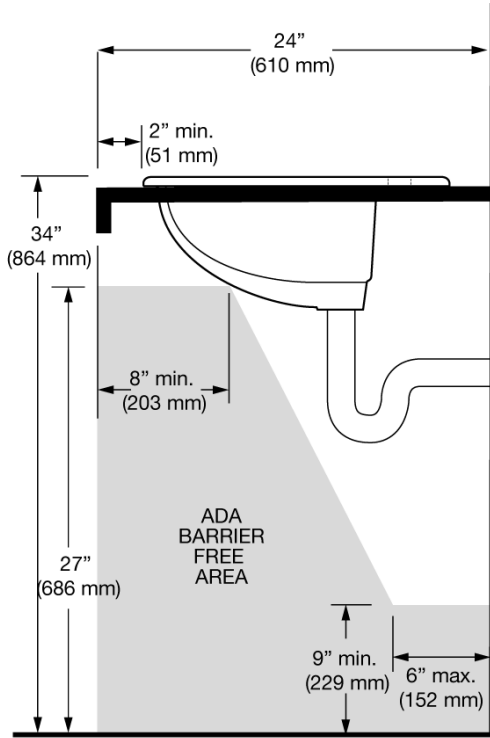

**CODE NUMBER**

3873002

**DESCRIPTION**

Vitreous China Drop-In Lavatory.

**DETAILS**

- Centerset: 4"
- Nominal Dimensions: 17" x 20" x 8" (432 x 508 x 203mm)

**FEATURES**

- White Vitreous China
- Drop-in
- Front overflow
- 4" (102mm) centerset
- 20" x 17" (508 mm x 431 mm)

**DOWNLOADS**

- [Sloan SS-3002 Installation Instructions](#)
- [SS-3002 Series Cutout Template - PDF](#)
- [SS/ST/SU/WETS/WEUS Fixtures Repair and Maintenance Guide](#)
- [Vitreous China Lavatories Repair and Maintenance Guide](#)
- [Additional Downloads](#)

**NOTES**

All information contained within this document subject to change without notice.

All vitreous china dimensions shown in these drawings are nominal and not to scale. Dimensions can vary within the tolerances established in the governing ASME A112.19.2/CSA B45.1 standard. It is important to consider this when planning rough-in and plumbing layouts.