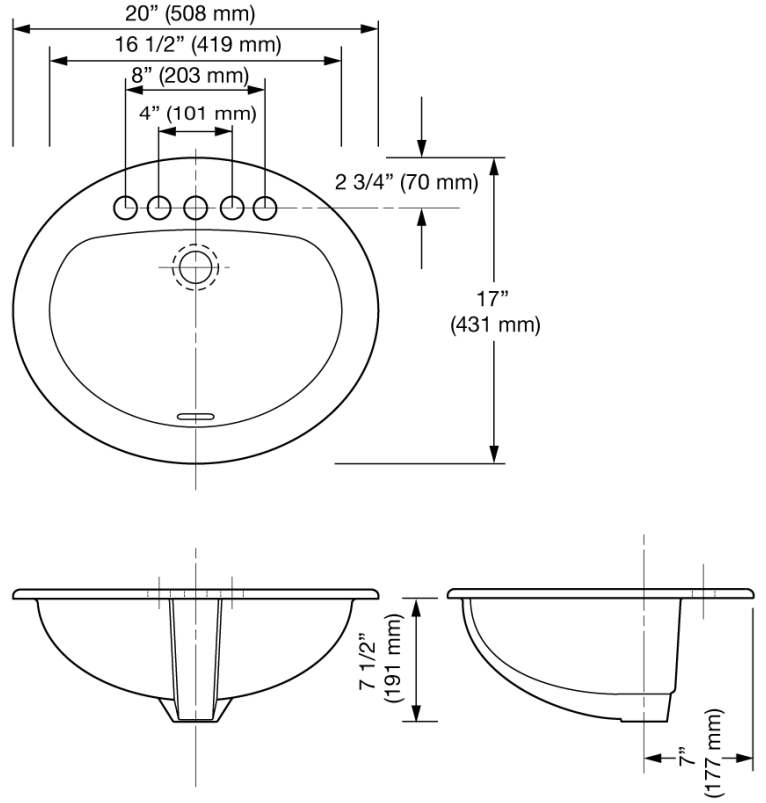

**CODE NUMBER**

3873002

**DESCRIPTION**

Vitreous China Drop-In Lavatory.

**DETAILS**

- Centerset: 4"
- Nominal Dimensions: 17" x 20" x 8" (432 x 508 x 203mm)

**FEATURES**

- White Vitreous China
- Drop-in
- Front overflow
- 4" (102mm) centerset
- 20" x 17" (508 mm x 431 mm)

**NOTES**

All information contained within this document subject to change without notice.

All vitreous china dimensions shown in these drawings are nominal and not to scale. Dimensions can vary within the tolerances established in the governing ASME A112.19.2/CSA B45.1 standard. It is important to consider this when planning rough-in and plumbing layouts.