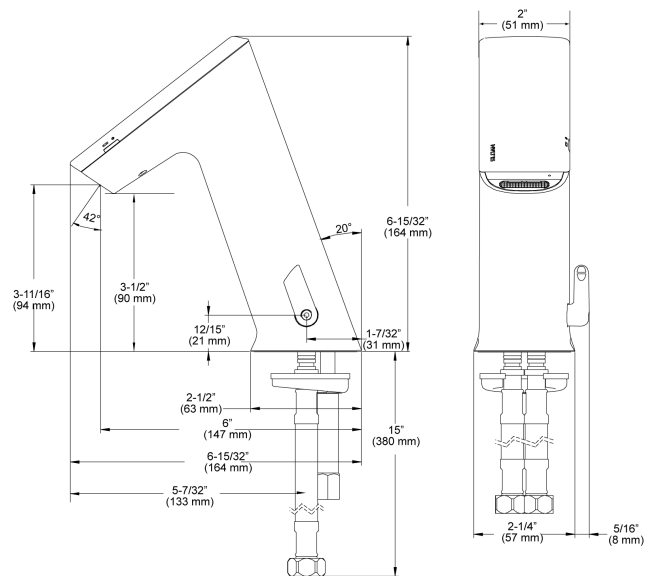

COMPLIANCES & CERTIFICATIONS

(ADA Compliant, UL Certified, CEC Compliant, CalGreen Compliant, GPC 0.25 or less, cUPC Low Lead Compliant)

NOTES

All information contained within this document subject to change without notice.

Looking for other variations of the EFX-200 product? [View the general spec sheet with all options.](#)

[Find a matching soap dispenser](#) for this faucet.
[Find a compatible sink](#) for this faucet.