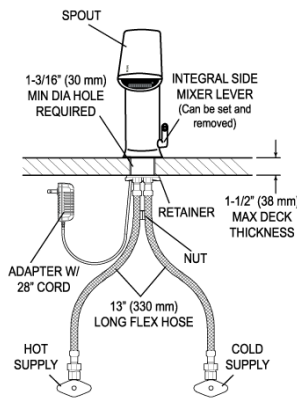

**CODE NUMBER**

3324465

**DESCRIPTION**

Plug Adapter Power Supply, Mixer Not Included, Polished Chrome Finish, 0.5 gpm, Multi-Laminar Spray, Infrared Sensor, BASYS® Hardwired-Powered Deck-Mounted Mid Body Faucet.

- Trim Plates Repair and Maintenance Guide
- IR FAQs Repair and Maintenance Guide
- IR FAQs SP Repair and Maintenance Guide
- EFX-2XX Repair and Maintenance Guide
- Additional Downloads

**WARRANTY**

3 Year

**ROUGH-IN**

**EFX-200.00X.0X1X Faucet**  
with Single Line Water Supply

**EFX-200.50X.0X1X Faucet**  
with Hot & Cold Water Supply

**Electrical Connection for up to 6 Faucets**  
Can combine up to six (6) faucets using one adapter