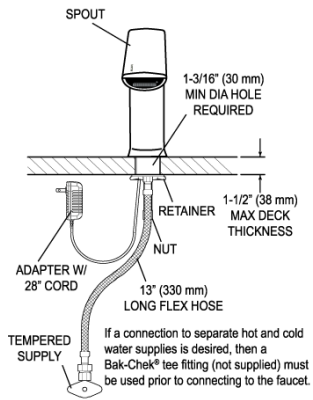

- Trim Plates Repair and Maintenance Guide
- IR FAQs Repair and Maintenance Guide
- IR FAQs SP Repair and Maintenance Guide
- EFX-2XX Repair and Maintenance Guide
- Additional Downloads

WARRANTY

3 Year

ROUGH-IN

EFX-200.00X.0X1X Faucet
with Single Line Water Supply