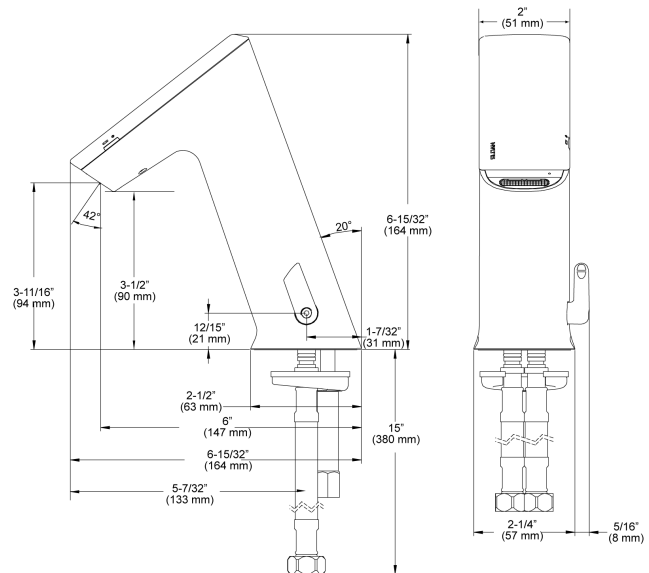

FEATURES

Commercial Grade, ADA Compliant, Electronic, Sensor-Activated, Die-Cast Metal Hand Washing Faucet with the following features:

- One tool service
- All wetted components to be stainless steel, engineered thermoplastic, EPDM, and copper or copper alloy
- Solenoid housed in removable carrier that includes supply strainer
- Integral water supply shut off
- Supply strainer serviceable from above deck
- Vandal resistant spray insert, key housed inside faucet body
- All electronics sealed to IP-136
- Gold plated electrical contacts
- Above deck individual diagnostic indicators for battery life, solenoid condition, and power up mode
- Flexible, high pressure supply hoses, 3/8" compression connections
- Bi-stable magnetic solenoid
- Four (4) "AA" alkaline batteries
- Double infrared sensors with automatic setting feature Includes all mounting hardware
- Line purge mode, eliminates stagnant water
- Adjustable time-outs
- Standard Bowed Crown

VIDEOS

- BASYS® Faucet Installation and Features
- BASYS® Faucet Installation Mid Height Model

DOWNLOADS

- [EFX 1Xx/2Xx Installation Instructions](#)
- [EFX 1Xx/2Xx (SP) Installation Instructions](#)
- [EFX 1Xx/2Xx Caddy Replacement Installation Instructions](#)
- [Trim Plates Repair and Maintenance Guide](#)

COMPLIANCES & CERTIFICATIONS

(ADA Compliant, UL Certified, CEC Compliant, CalGreen Compliant, GPC 0.25 or less, cUPC Low Lead Compliant)

NOTES

All information contained within this document subject to change without notice.

Looking for other variations of the EFX-200 product? [View the general spec sheet with all options.](#)

[Find a matching soap dispenser](#) for this faucet.

[Find a compatible sink](#) for this faucet.

WARRANTY

3 Year