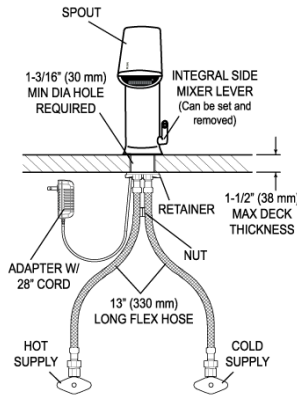

3 Year

- IR FAQs Repair and Maintenance Guide
- IR FAQs SP Repair and Maintenance Guide
- EFX-2XX Repair and Maintenance Guide
- Additional Downloads

ROUGH-IN

EFX-200.00X.0X1X Faucet
with Single Line Water Supply

EFX-200.50X.0X1X Faucet
with Hot & Cold Water Supply

Electrical Connection for up to 6 Faucets
Can combine up to six (6) faucets using one adapter