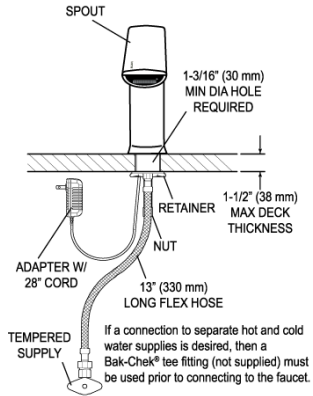

- IR FAQs Repair and Maintenance Guide
- IR FAQs SP Repair and Maintenance Guide
- EFX-2XX Repair and Maintenance Guide
- Additional Downloads

ROUGH-IN

EFX-200.00X.0X1X Faucet
with Single Line Water Supply