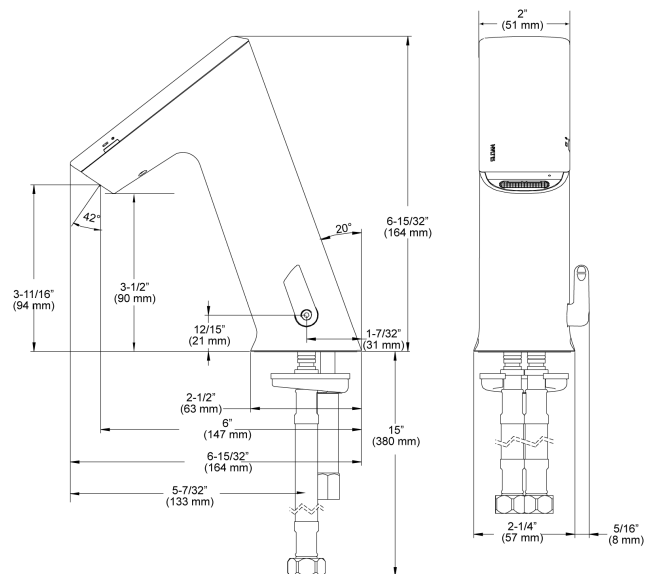

CODE NUMBER

3324450

DESCRIPTION

4" Trim Plate, Plug Adapter Power Supply, Below Deck Thermostatic Mixing Valve, Polished Chrome Finish, 1.5 gpm, Multi-Laminar Spray, Infrared Sensor, BASYS® Hardwired-Powered Deck-Mounted Mid Body Faucet.

DETAILS

- Flow Rate: 1.5 gpm (6 Lpm) (1.5GPM)
- Spray Type: Multi-Laminar (MLM)
- Sensor Type: Infrared (IR)
- Mounting Type: Single Hole
- Trim Plate: 4" (102mm) (4)
- Power Supply: Plug Adapter (PLG)
- Temperature Mixer: Below Deck Thermostatic Mixing Valve (BDT)
- Finish: Polished Chrome (CP)
- Factory Default Timeout: 10s
- Factory Default GPC: 0.75

VIDEOS

- ▶ BASYS® Faucet Installation and Features
- ▶ BASYS® Faucet Installation Mid Height Model

DOWNLOADS

- [EFX 1Xx/2Xx Installation Instructions](#)
- [EFX 1Xx/2Xx \(SP\) Installation Instructions](#)

Variation not shown: 4" Trim Plate

COMPLIANCES & CERTIFICATIONS

(ADA Compliant, UL Certified, CEC Compliant, cUPC Low Lead Compliant)

NOTES

All information contained within this document subject to change without notice.