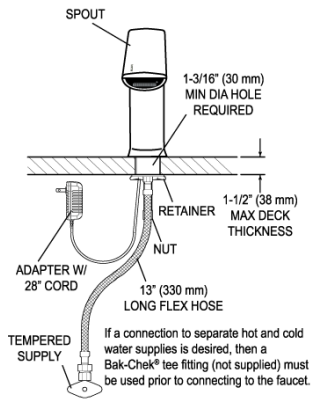

CODE NUMBER

3324450

DESCRIPTION

4" Trim Plate, Plug Adapter Power Supply, Below Deck Thermostatic Mixing Valve, Polished Chrome Finish, 1.5 gpm, Multi-Laminar Spray, Infrared Sensor, BASYS® Hardwired-Powered Deck-Mounted Mid Body Faucet.

Variation not shown: 4" Trim Plate

COMPLIANCES & CERTIFICATIONS

(ADA Compliant, UL Certified, CEC Compliant, cUPC Low Lead Compliant)

NOTES

All information contained within this document subject to change without notice.

Looking for other variations of the EFX-200 product? [View the general spec sheet with all options.](#)

[Find a matching soap dispenser](#) for this faucet.

[Find a compatible sink](#) for this faucet.

- [EFX 1Xx/2Xx Caddy Replacement Installation Instructions](#)
- [Trim Plates Repair and Maintenance Guide](#)
- [IR FAQs Repair and Maintenance Guide](#)
- [IR FAQs SP Repair and Maintenance Guide](#)
- [EFX-2XX Repair and Maintenance Guide](#)
- [Additional Downloads](#)

WARRANTY

3 Year

ROUGH-IN

EFX-200.00X.0X1X Faucet
with Single Line Water Supply

EFX-200.50X.0X1X Faucet
with Hot & Cold Water Supply

Electrical Connection for up to 6 Faucets
Can combine up to six (6) faucets using one adapter