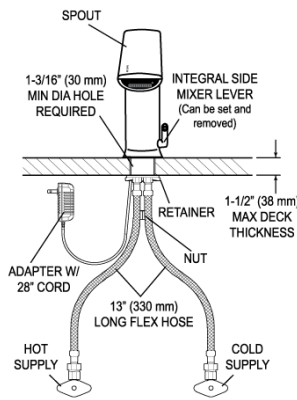

CODE NUMBER

3324450

DESCRIPTION

4" Trim Plate, Plug Adapter Power Supply, Below Deck Thermostatic Mixing Valve, Polished Chrome Finish, 1.5 gpm, Multi-Laminar Spray, Infrared Sensor, BASYS® Hardwired-Powered Deck-Mounted Mid Body Faucet.

Looking for other variations of the EFX-200 product? [View the general spec sheet with all options.](#)

[Find a matching soap dispenser](#) for this faucet.

[Find a compatible sink](#) for this faucet.

- [EFX 1Xx/2Xx Caddy Replacement Installation Instructions](#)
- [Trim Plates Repair and Maintenance Guide](#)
- [IR FAQs Repair and Maintenance Guide](#)
- [IR FAQs SP Repair and Maintenance Guide](#)
- [EFX-2XX Repair and Maintenance Guide](#)
- [Additional Downloads](#)

WARRANTY

3 Year

ROUGH-IN

EFX-200.00X.0X1X Faucet
with Single Line Water Supply

EFX-200.50X.0X1X Faucet
with Hot & Cold Water Supply

Electrical Connection for up to 6 Faucets
Can combine up to six (6) faucets using one adapter