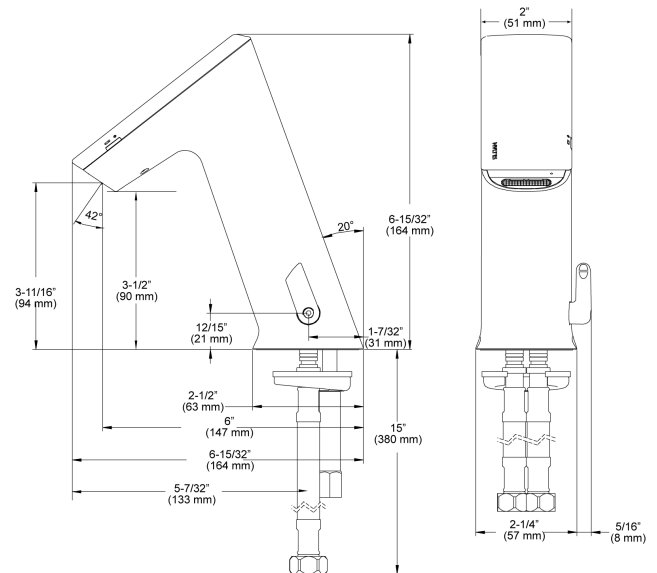

FEATURES

Commercial Grade, ADA Compliant, Electronic, Sensor-Activated, Die-Cast Metal Hand Washing Faucet with the following features:

- One tool service
- All wetted components to be stainless steel, engineered thermoplastic, EPDM, and copper or copper alloy
- Solenoid housed in removable carrier that includes supply strainer
- Integral water supply shut off
- Supply strainer serviceable from above deck
- Vandal resistant spray insert, key housed inside faucet body
- All electronics sealed to IP-128
- Gold plated electrical contacts
- Above deck individual diagnostic indicators for battery life, solenoid condition, and power up mode
- Flexible, high pressure supply hoses, 3/8" compression connections
- Bi-stable magnetic solenoid
- Four (4) "AA" alkaline batteries
- Double infrared sensors with automatic setting feature Includes all mounting hardware
- Line purge mode, eliminates stagnant water
- Adjustable time-outs
- Standard Bowed Crown

VIDEOS

- BASYS® Faucet Installation and Features
- BASYS® Faucet Installation Mid Height Model

DOWNLOADS

- [EFX 1Xx/2Xx Installation Instructions](#)
- [EFX 1Xx/2Xx (SP) Installation Instructions](#)
- [EFX 1Xx/2Xx Caddy Replacement Installation Instructions](#)
- [Trim Plates Repair and Maintenance Guide](#)

COMPLIANCES & CERTIFICATIONS

(ADA Compliant, UL Certified, CEC Compliant, CalGreen Compliant, GPC 0.25 or less, cUPC Low Lead Compliant)

NOTES

All information contained within this document subject to change without notice.

Looking for other variations of the EFX-200 product? [View the general spec sheet with all options.](#)

[Find a matching soap dispenser](#) for this faucet.

[Find a compatible sink](#) for this faucet.

WARRANTY

3 Year