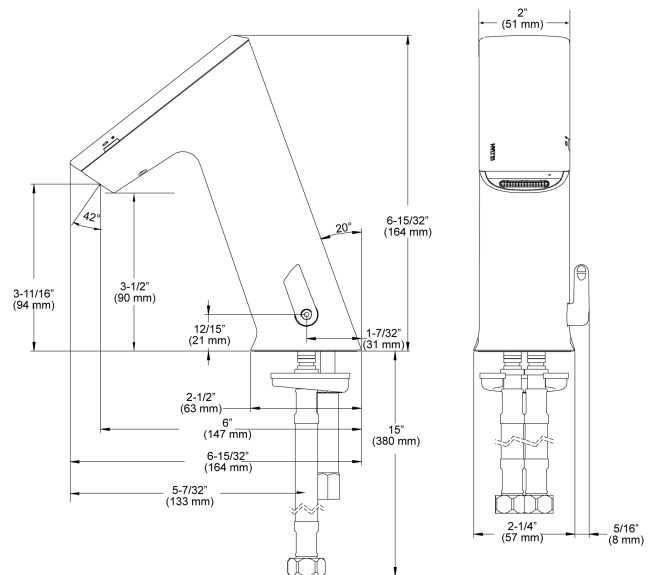

FEATURES

Commercial Grade, ADA Compliant, Electronic, Sensor-Activated, Die-Cast Metal Hand Washing Faucet with the following features:

- One tool service
- All wetted components to be stainless steel, engineered thermoplastic, EPDM, and copper or copper alloy
- Solenoid housed in removable carrier that includes supply strainer
- Integral water supply shut off
- Supply strainer serviceable from above deck
- Vandal resistant spray insert, key housed inside faucet body
- All electronics sealed to IP-178
- Gold plated electrical contacts
- Above deck individual diagnostic indicators for battery life, solenoid condition, and power up mode
- Flexible, high pressure supply hoses, 3/8" compression connections
- Bi-stable magnetic solenoid
- Four (4) "AA" alkaline batteries
- Double infrared sensors with automatic setting feature Includes all mounting hardware
- Line purge mode, eliminates stagnant water
- Adjustable time-outs
- Standard Bowed Crown

VIDEOS

- BASYS® Faucet Installation and Features
- BASYS® Faucet Installation Mid Height Model

DOWNLOADS

- [EFX 1Xx/2Xx Installation Instructions](#)
- [EFX 1Xx/2Xx (SP) Installation Instructions](#)
- [EFX 1Xx/2Xx Caddy Replacement Installation Instructions](#)

COMPLIANCES & CERTIFICATIONS

(ADA Compliant, UL Certified, CEC Compliant, cUPC Low Lead Compliant)

NOTES

All information contained within this document subject to change without notice.

Looking for other variations of the EFX-250 product? [View the general spec sheet with all options.](#)

[Find a matching soap dispenser](#) for this faucet.

[Find a compatible sink](#) for this faucet.