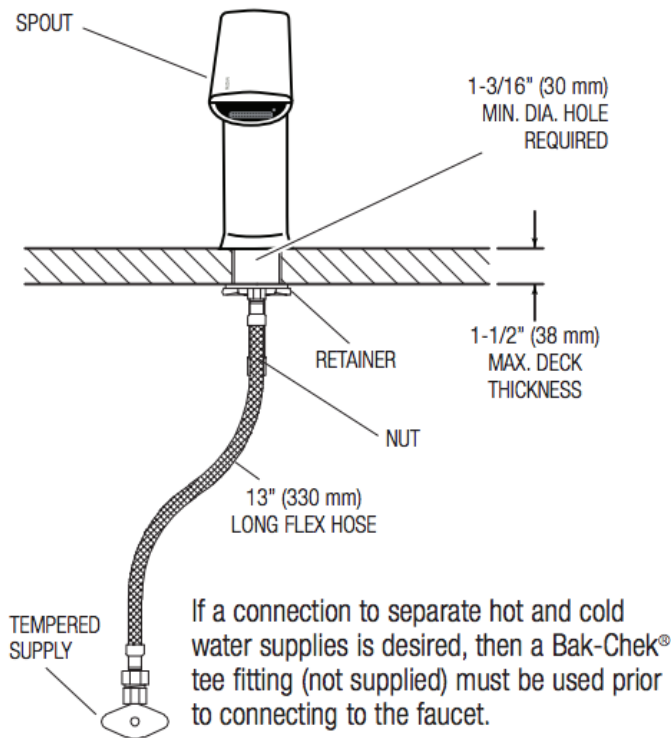

- Trim Plates Repair and Maintenance Guide
- IR FAQs Repair and Maintenance Guide
- IR FAQs SP Repair and Maintenance Guide
- EFX-2XX Repair and Maintenance Guide
- Additional Downloads

WARRANTY

3 Year

ROUGH-IN

EFX-250.00X.XXXX
Faucet with Single Line Water Supply