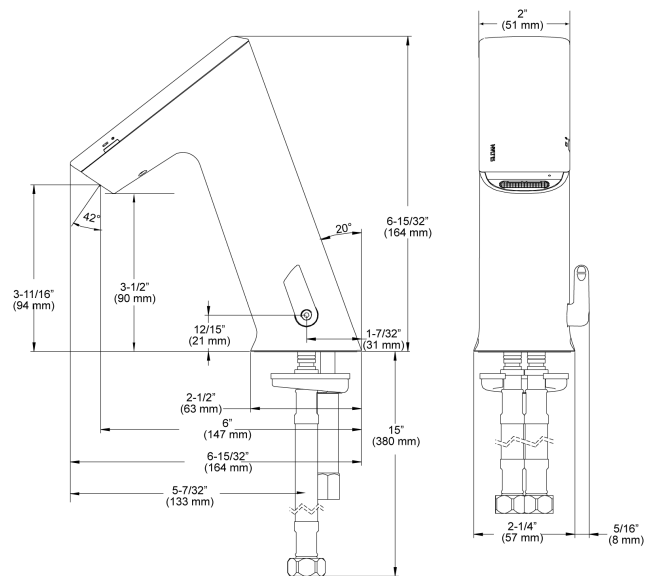

CODE NUMBER

3324394

DESCRIPTION

8" Trim Plate, Hardwired Less Plug Power Supply, Mixer Not Included, Polished Chrome Finish, 1.5 gpm, Aerated Spray, Infrared Sensor, BASYS® Hardwired-Powered Deck-Mounted Mid Body Faucet.

DETAILS

- Flow Rate: 1.5 gpm (6 Lpm) (1.5GPM)
- Spray Type: Aerated (AER)
- Sensor Type: Infrared (IR)
- Mounting Type: Single Hole
- Trim Plate: 8" (203mm) (8)
- Power Supply: Hardwired Less Plug (HLP)
- Temperature Mixer: Mixer Not Included
- Finish: Polished Chrome (CP)
- Factory Default Timeout: 10s
- Factory Default GPC: 0.75

VIDEOS

- ▶ BASYS® Faucet Installation and Features
- ▶ BASYS® Faucet Installation Mid Height Model

DOWNLOADS

- [EFX 1Xx/2Xx Installation Instructions](#)
- [EFX 1Xx/2Xx \(SP\) Installation Instructions](#)
- [EFX 1Xx/2Xx Caddy Replacement Installation Instructions](#)

Variation not shown: 8" Trim Plate

COMPLIANCES & CERTIFICATIONS

(ADA Compliant, UL Certified, CEC Compliant, cUPC Low Lead Compliant)

NOTES

All information contained within this document subject to change without notice.