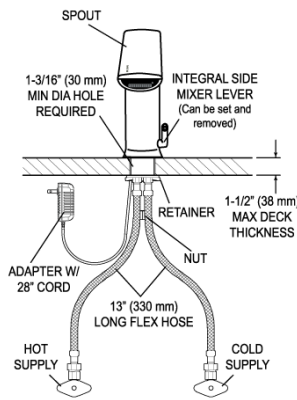

WARRANTY

3 Year

ROUGH-IN

EFX-200.00X.0X1X Faucet
with Single Line Water Supply

EFX-200.50X.0X1X Faucet
with Hot & Cold Water Supply

Electrical Connection for up to 6 Faucets

Can combine up to six (6) faucets using one adapter