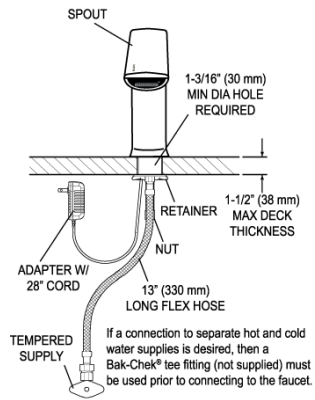

- [Trim Plates Repair and Maintenance Guide](#)
- [IR FAQs Repair and Maintenance Guide](#)
- [IR FAQs SP Repair and Maintenance Guide](#)
- [EFX-2XX Repair and Maintenance Guide](#)
- [Additional Downloads](#)

WARRANTY

3 Year

ROUGH-IN

EFX-200.00X.0X1X Faucet
with Single Line Water Supply