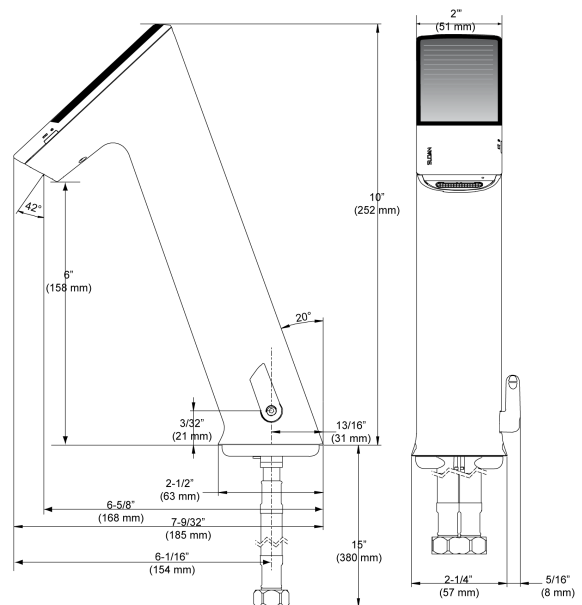

CODE NUMBER

3324386

DESCRIPTION

4" Trim Plate, Solar Power Supply, Mixer Not Included, Polished Chrome Finish, 1.5 gpm, Multi-Laminar Spray, Infrared Sensor, BASYS® Solar-Powered Deck-Mounted High Body Faucet.

DETAILS

- Flow Rate: 1.5 gpm (6 Lpm) (1.5GPM)
- Spray Type: Multi-Laminar (MLM)
- Sensor Type: Infrared (IR)
- Mounting Type: Single Hole
- Trim Plate: 4" (102mm) (4)
- Power Supply: Solar (SOL)
- Temperature Mixer: Mixer Not Included
- Finish: Polished Chrome (CP)
- Factory Default Timeout: 60s
- Factory Default GPC: 0.75

VIDEOS

- ▶ BASYS® Faucet Installation and Features

DOWNLOADS

- [EFX 1Xx/2Xx Installation Instructions](#)
- [EFX 1Xx/2Xx \(SP\) Installation Instructions](#)
- [EFX 1Xx/2Xx Caddy Replacement Installation Instructions](#)
- [IR FAQs Repair and Maintenance Guide](#)
- [IR FAQs SP Repair and Maintenance Guide](#)
- [EFX-1XX Repair and Maintenance Guide](#)

Variations not shown: Solar + LCD and 4" Trim Plate

COMPLIANCES & CERTIFICATIONS

(ADA Compliant, UL Certified, CEC Compliant, cUPC Low Lead Compliant)

NOTES

All information contained within this document subject to change without notice.