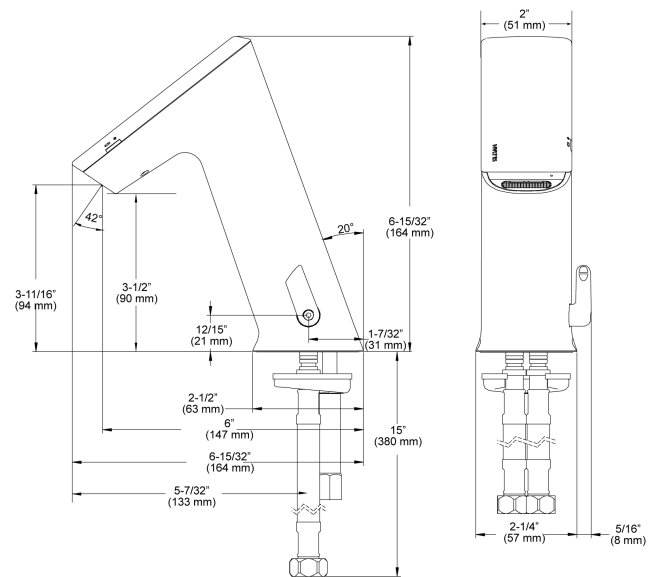

CODE NUMBER

3324371

DESCRIPTION

Turbine Power Supply, Mixer Not Included, Polished Chrome Finish, 0.5 gpm, Multi-Laminar Spray, Infrared Sensor, BASYS® Turbine-Powered Deck-Mounted Mid Body Faucet.

DETAILS

- Flow Rate: 0.5 gpm (2 Lpm) (0.5GPM)
- Spray Type: Multi-Laminar (MLM)
- Sensor Type: Infrared (IR)
- Mounting Type: Single Hole
- Power Supply: Turbine (TUR)
- Temperature Mixer: Mixer Not Included
- Finish: Polished Chrome (CP)
- Factory Default Timeout: 10s
- Factory Default GPC: 0.083

FEATURES

Commercial Grade, ADA Compliant, Electronic, Sensor-Activated, Die-Cast Metal Hand Washing Faucet with the following features:

- One tool service
- All wetted components to be stainless steel, engineered thermoplastic, EPDM, and copper or copper alloy
- Solenoid housed in removable carrier that includes supply strainer
- Integral water supply shut off
- Supply strainer serviceable from above deck
- Vandal resistant spray insert, key housed inside faucet body
- All electronics sealed to IP-234
- Gold plated electrical contacts
- Above deck individual diagnostic indicators for battery life, solenoid condition, and power up mode
- Flexible, high pressure supply hoses, 3/8" compression connections
- Bi-stable magnetic solenoid
- Four (4) "AA" alkaline batteries
- Double infrared sensors with automatic setting feature Includes all mounting hardware
- Line purge mode, eliminates stagnant water
- Adjustable time-outs
- Standard Bowed Crown

ELECTRICAL SPECIFICATIONS

- Battery Life: 3 years
- Self-Adjustment Range: 1"-6" (25-152mm)
- Sensor Range: 4"-5" (102-127mm)

VIDEOS

- ▶ BASYS® Faucet Installation and Features
- ▶ BASYS® Faucet Installation Mid Height Model