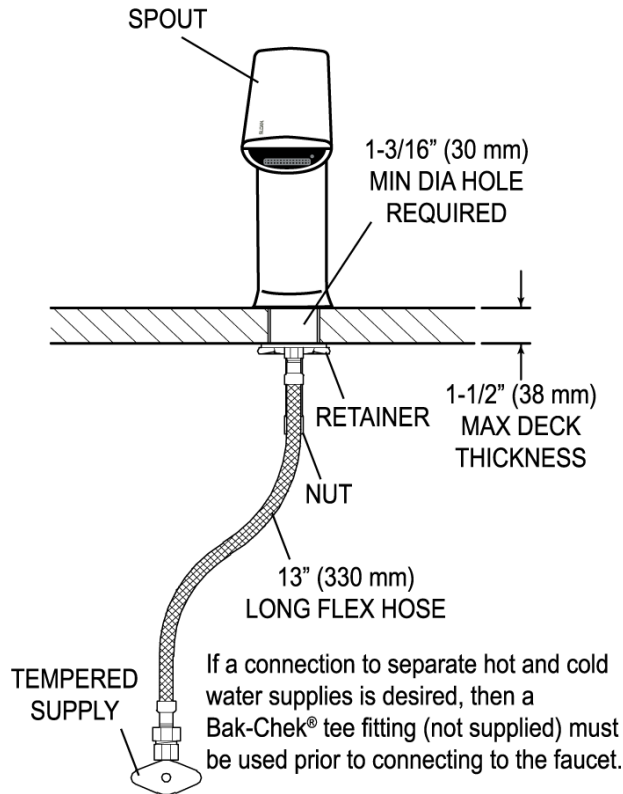

DOWNLOADS

- [EFX 1Xx/2Xx (SP) Installation Instructions](#)
- [EFX 1Xx/2Xx Installation Instructions](#)
- [EFX 1Xx/2Xx Caddy Replacement Installation Instructions](#)
- [EFX-2XX Repair and Maintenance Guide](#)
- [Trim Plates Repair and Maintenance Guide](#)
- [Additional Downloads](#)

ROUGH-IN

EFX-280.00X.0X0X Faucet
with Single Line Water Supply