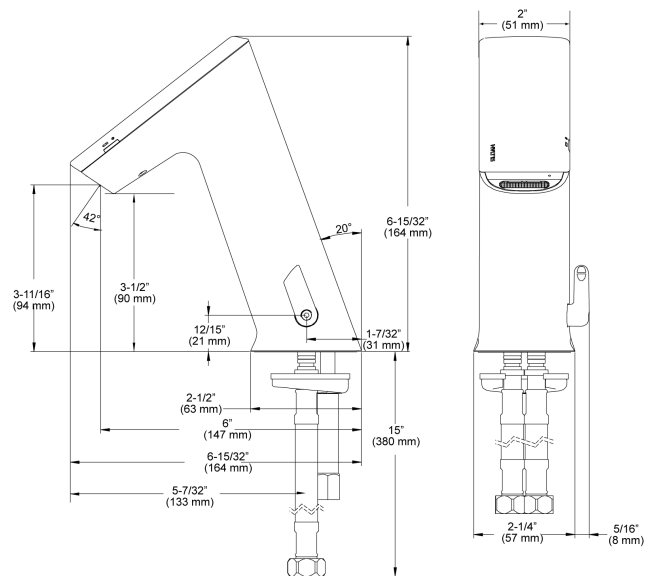

COMPLIANCES & CERTIFICATIONS

(ADA Compliant, UL Certified, CEC Compliant, cUPC Low Lead Compliant)

NOTES

All information contained within this document subject to change without notice.

Looking for other variations of the EFX-280 product? [View the general spec sheet with all options.](#)

[Find a matching soap dispenser](#) for this faucet.

[Find a compatible sink](#) for this faucet.

WARRANTY

3 Year