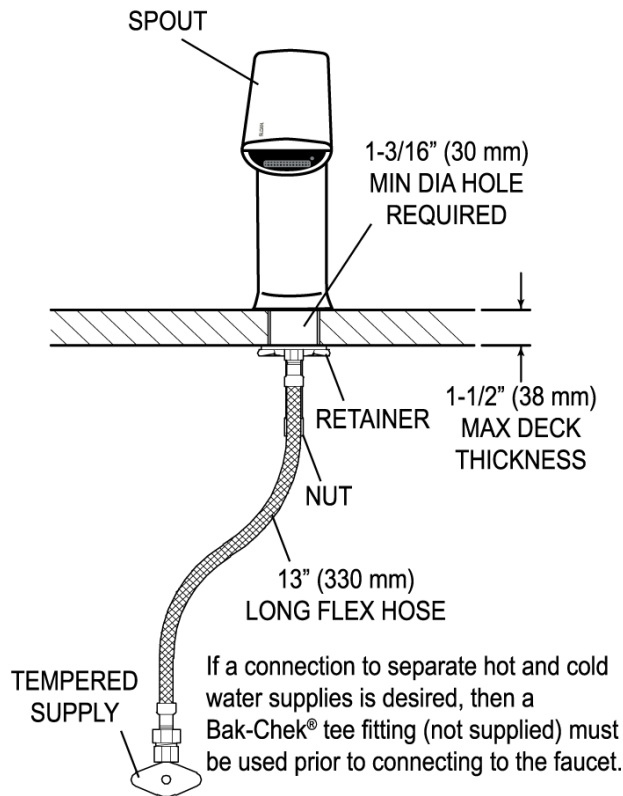

DOWNLOADS

- [EFX 1Xx/2Xx (SP) Installation Instructions](#)
- [EFX 1Xx/2Xx Installation Instructions](#)
- [EFX 1Xx/2Xx Caddy Replacement Installation Instructions](#)
- [EFX-2XX Repair and Maintenance Guide](#)
- [Trim Plates Repair and Maintenance Guide](#)
- [Additional Downloads](#)

ROUGH-IN

EFX-280.00X.0X0X Faucet
with Single Line Water Supply