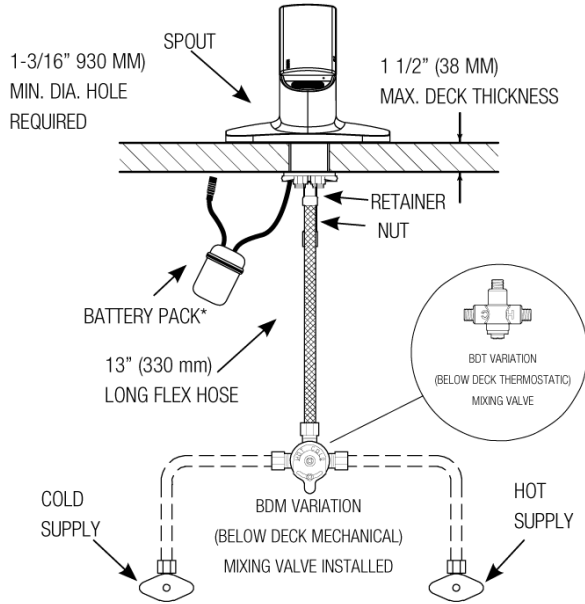

CODE NUMBER

3324349

DESCRIPTION

Battery Power Supply, Below Deck Thermostatic Mixing Valve, Polished Chrome Finish, 1.5 gpm, Aerated Spray, Infrared Sensor, BASYS® Battery-Powered Deck-Mounted Low Integrated Base Body Faucet.

[Find a matching soap dispenser](#) for this faucet.

[Find a compatible sink](#) for this faucet.

WARRANTY

3 Year

ROUGH-IN

EFX-650.XOX.0000. Faucet
 with hot and cold water supply

*One (1) faucet per battery pack

EFX-650.XOX.0000 Faucet
 with single line water supply