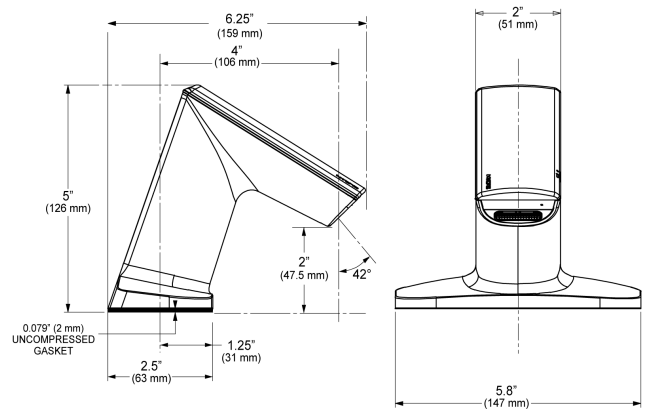

FEATURES

Commercial Grade, ADA Compliant, Electronic, Sensor-Activated, Die-Cast Metal Hand Washing Faucet with the following features:

- Solenoid housed in removable carrier that includes supply strainer
- Integral water supply shut off
- Supply strainer serviceable from above deck
- Vandal resistant spray insert, key housed inside faucet body
- All electronics sealed to IP-85
- Gold plated electrical contacts
- Above deck individual diagnostic indicators for battery life, solenoid condition, and power-up mode
- Flexible, high pressure supply hoses, 3/8" compression connections
- Bi-stable magnetic solenoid
- Four (4) "AA" alkaline batteries
- Double infrared sensors with automatic setting feature
- Integral 4-inch base
- Includes all mounting hardware
- Line Purge mode, eliminates stagnant water
- Standard Bowed Crown

VIDEOS

- BASYS® Faucet Installation and Features

DOWNLOADS

- [EFX 3Xx/6Xx Active IR Installation Instructions](#)
- [EFX 3Xx/6Xx Active IR (SP) Installation Instructions](#)
- [Trim Plates Repair and Maintenance Guide](#)
- [IR FAQs Repair and Maintenance Guide](#)
- [IR FAQs SP Repair and Maintenance Guide](#)
- [EFX-6XX Repair and Maintenance Guide](#)
- [Additional Downloads](#)

COMPLIANCES & CERTIFICATIONS

(ADA Compliant, UL Certified, CEC Compliant, cUPC Low Lead Compliant)

NOTES

All information contained within this document subject to change without notice.

Looking for other variations of the EFX-650 product? [View the general spec sheet with all options.](#)

[Find a matching soap dispenser](#) for this faucet.

[Find a compatible sink](#) for this faucet.

WARRANTY

3 Year