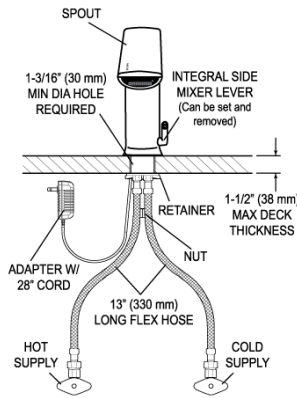

CODE NUMBER

3324344

DESCRIPTION

8" Trim Plate, Plug Adapter Power Supply, Mixer Not Included, Polished Chrome Finish, 0.5 gpm, Multi-Laminar Spray, Infrared Sensor, BASYS® Hardwired-Powered Deck-Mounted Mid Body Faucet.

WARRANTY

3 Year

ROUGH-IN

EFX-200.00X.0X1X Faucet
with Single Line Water Supply

EFX-200.50X.0X1X Faucet
with Hot & Cold Water Supply

Electrical Connection for up to 6 Faucets
Can combine up to six (6) faucets using one adapter