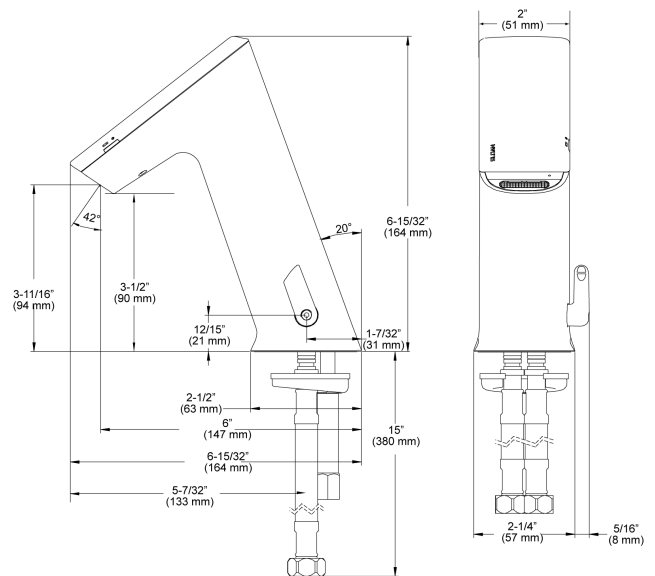

CODE NUMBER

3324344

DESCRIPTION

8" Trim Plate, Plug Adapter Power Supply, Mixer Not Included, Polished Chrome Finish, 0.5 gpm, Multi-Laminar Spray, Infrared Sensor, BASYS® Hardwired-Powered Deck-Mounted Mid Body Faucet.

DETAILS

- Flow Rate: 0.5 gpm (2 Lpm) (0.5GPM)
- Spray Type: Multi-Laminar (MLM)
- Sensor Type: Infrared (IR)
- Mounting Type: Single Hole
- Trim Plate: 8" (203mm) (8)
- Power Supply: Plug Adapter (PLG)
- Temperature Mixer: Mixer Not Included
- Finish: Polished Chrome (CP)
- Factory Default Timeout: 10s
- Factory Default GPC: 0.083

VIDEOS

- ▶ BASYS® Faucet Installation and Features
- ▶ BASYS® Faucet Installation Mid Height Model

DOWNLOADS

- [EFX 1Xx/2Xx Installation Instructions](#)
- [EFX 1Xx/2Xx \(SP\) Installation Instructions](#)
- [EFX 1Xx/2Xx Caddy Replacement Installation Instructions](#)

Variation not shown: 8" Trim Plate

COMPLIANCES & CERTIFICATIONS

(ADA Compliant, UL Certified, CEC Compliant, CalGreen Compliant, GPC 0.25 or less, cUPC Low Lead Compliant)

NOTES

All information contained within this document subject to change without notice.