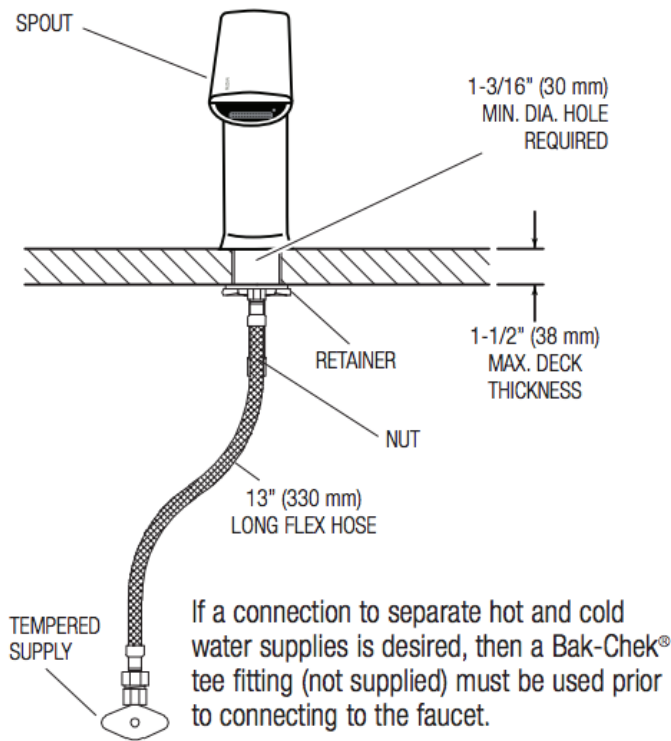

ELECTRICAL SPECIFICATIONS

- Battery Life: 3 years
- Self-Adjustment Range: 2"-14" (51-356mm)
- Sensor Range: 4"-5" (102-127mm)
- Timeout Adjustment Settings: 30s

VIDEOS

- ▶ BASYS® Faucet Installation and Features

[Find a matching soap dispenser](#) for this faucet.

[Find a compatible sink](#) for this faucet.

WARRANTY

3 Year

▶ BASYS® Faucet Installation Mid Height Model

DOWNLOADS

- [EFX 1Xx/2Xx Installation Instructions](#)
- [EFX 1Xx/2Xx \(SP\) Installation Instructions](#)
- [EFX 1Xx/2Xx Caddy Replacement Installation Instructions](#)
- [Trim Plates Repair and Maintenance Guide](#)
- [IR FAQs Repair and Maintenance Guide](#)
- [IR FAQs SP Repair and Maintenance Guide](#)
- [EFX-2XX Repair and Maintenance Guide](#)
- [Additional Downloads](#)

ROUGH-IN

EFX-250.00X.XXXX
Faucet with Single Line Water Supply

EFX-250.50X.XXXX
Faucet with Hot and Cold Water Supply