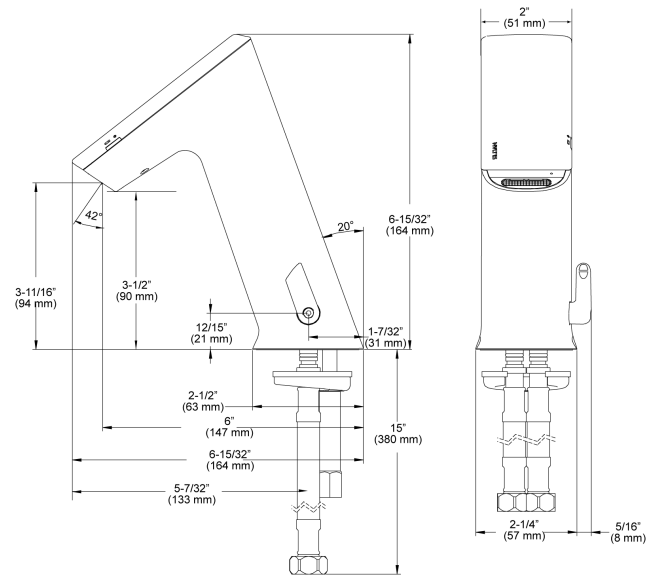

CODE NUMBER

3324306

DESCRIPTION

Battery Power Supply, Mixer Not Included, Polished Chrome Finish, 1.5 gpm, Multi-Laminar Spray, Infrared Sensor, BASYS® Battery-Powered Deck-Mounted Mid Body Faucet.

DETAILS

- Flow Rate: 1.5 gpm (6 Lpm) (1.5GPM)
- Spray Type: Multi-Laminar (MLM)
- Sensor Type: Infrared (IR)
- Mounting Type: Single Hole
- Power Supply: Battery (BAT)
- Temperature Mixer: Mixer Not Included
- Finish: Polished Chrome (CP)
- Factory Default Timeout: 10s
- Factory Default GPC: 0.75

ELECTRICAL SPECIFICATIONS

- Battery Life: 3 years
- Self-Adjustment Range: 2"-14" (51-356mm)
- Sensor Range: 4"-5" (102-127mm)
- Timeout Adjustment Settings: 30s

VIDEOS

- ▶ BASYS® Faucet Installation and Features