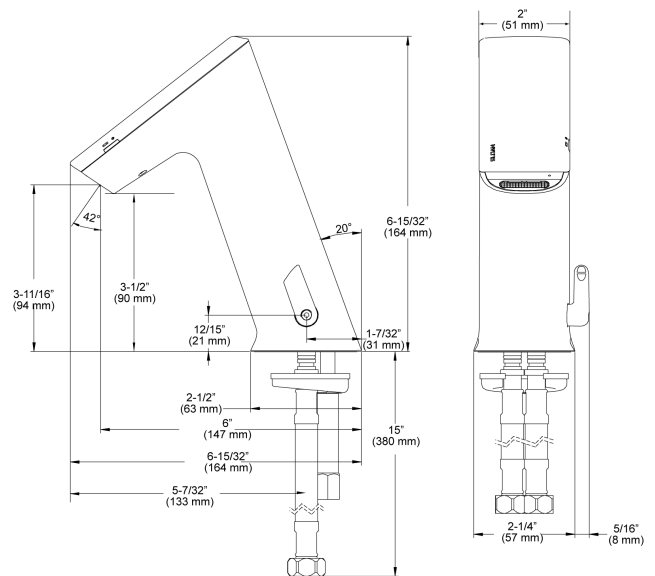

**CODE NUMBER**

3324284

**DESCRIPTION**

8" Trim Plate, Plug Adapter Power Supply, Mixer Not Included, Polished Chrome Finish, 1.5 gpm, Aerated Spray, Infrared Sensor, BASYS® Hardwired-Powered Deck-Mounted Mid Body Faucet.

**DETAILS**

- Flow Rate: 1.5 gpm (6 Lpm) (1.5GPM)
- Spray Type: Aerated (AER)
- Sensor Type: Infrared (IR)
- Mounting Type: Single Hole
- Trim Plate: 8" (203mm) (8)
- Power Supply: Plug Adapter (PLG)
- Temperature Mixer: Mixer Not Included
- Finish: Polished Chrome (CP)
- Factory Default Timeout: 10s
- Factory Default GPC: 0.75

**VIDEOS**

- ▶ BASYS® Faucet Installation and Features
- ▶ BASYS® Faucet Installation Mid Height Model

**DOWNLOADS**

- [EFX 1Xx/2Xx Installation Instructions](#)
- [EFX 1Xx/2Xx \(SP\) Installation Instructions](#)
- [EFX 1Xx/2Xx Caddy Replacement Installation Instructions](#)

Variation not shown: 8" Trim Plate

**COMPLIANCES & CERTIFICATIONS**

(ADA Compliant, UL Certified, CEC Compliant, cUPC Low Lead Compliant)

**NOTES**

All information contained within this document subject to change without notice.