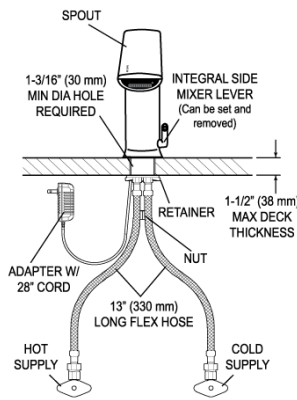

**CODE NUMBER**

3324284

**DESCRIPTION**

8" Trim Plate, Plug Adapter Power Supply, Mixer Not Included, Polished Chrome Finish, 1.5 gpm, Aerated Spray, Infrared Sensor, BASYS® Hardwired-Powered Deck-Mounted Mid Body Faucet.

**WARRANTY**

3 Year

**ROUGH-IN**

**EFX-200.00X.0X1X Faucet**  
with Single Line Water Supply

**EFX-200.50X.0X1X Faucet**  
with Hot & Cold Water Supply

**Electrical Connection for up to 6 Faucets**  
Can combine up to six (6) faucets using one adapter