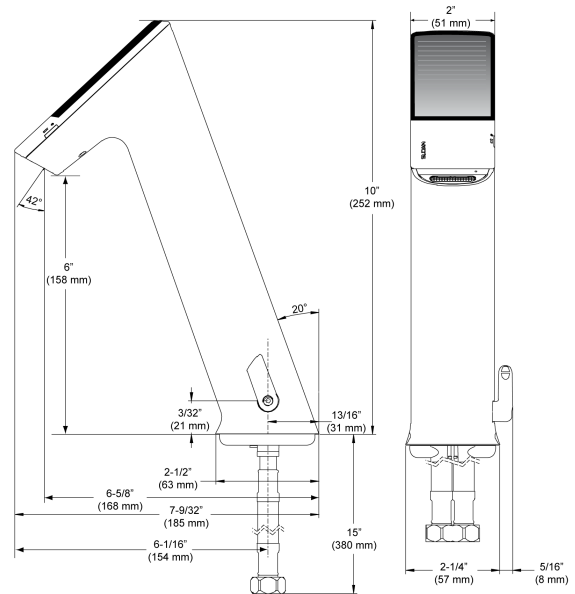

FEATURES

Commercial Grade, ADA Compliant, Electronic, Sensor-Activated, Die-Cast Metal Hand Washing Faucet with the following features:

- One tool service
- All wetted components to be stainless steel, engineered thermoplastic, EPDM, and copper or copper alloy
- Solenoid housed in removable carrier that includes supply strainer
- Integral water supply shut off
- Supply strainer serviceable from above deck
- Vandal resistant spray insert, key housed inside faucet body
- All electronics sealed to IP-103
- Gold plated electrical contacts
- Above deck individual diagnostic indicators for battery life, solenoid condition, and power up mode
- Flexible, high pressure supply hoses, 3/8" compression connections
- Bi-stable magnetic solenoid
- Four (4) "AA" alkaline batteries
- Double infrared sensors with automatic setting feature Includes all mounting hardware
- Line purge mode, eliminates stagnant water
- Adjustable time-outs Drain Pop-Up (DPU) included

VIDEOS

- BASYS® Faucet Installation and Features

DOWNLOADS

- [EFX 1Xx/2Xx Installation Instructions](#)
- [EFX 1Xx/2Xx (SP) Installation Instructions](#)
- [EFX 1Xx/2Xx Caddy Replacement Installation Instructions](#)
- [IR FAQs Repair and Maintenance Guide](#)
- [IR FAQs SP Repair and Maintenance Guide](#)
- [EFX-1XX Repair and Maintenance Guide](#)

COMPLIANCES & CERTIFICATIONS

(ADA Compliant, UL Certified, CEC Compliant, cUPC Low Lead Compliant)

NOTES

All information contained within this document subject to change without notice.

Looking for other variations of the EFX-175 product? [View the general spec sheet with all options.](#)

[Find a matching soap dispenser](#) for this faucet.
[Find a compatible sink](#) for this faucet.