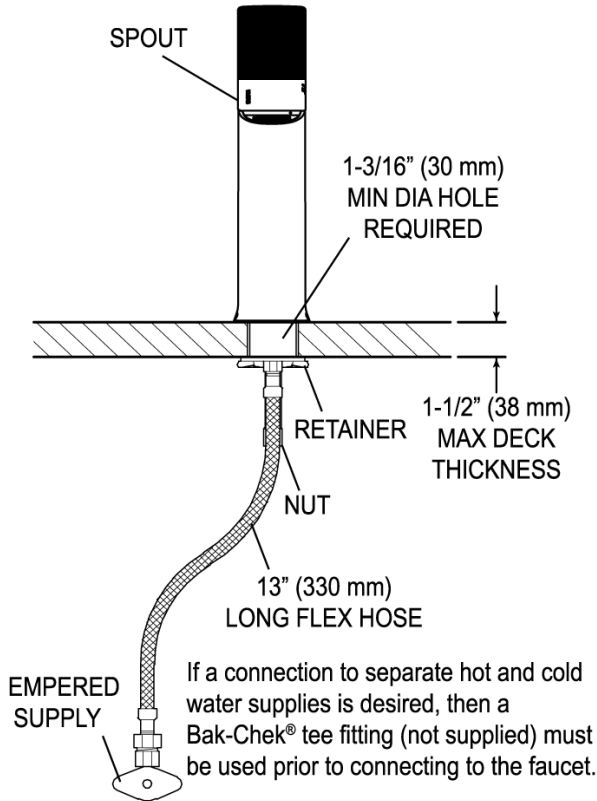

[Find a matching soap dispenser](#) for this faucet.
[Find a compatible sink](#) for this faucet.

- Trim Plates Repair and Maintenance Guide
- Additional Downloads

WARRANTY
 3 Year

ROUGH-IN

EFX-175.00X.0X0X Faucet
 with Single Line Water Supply