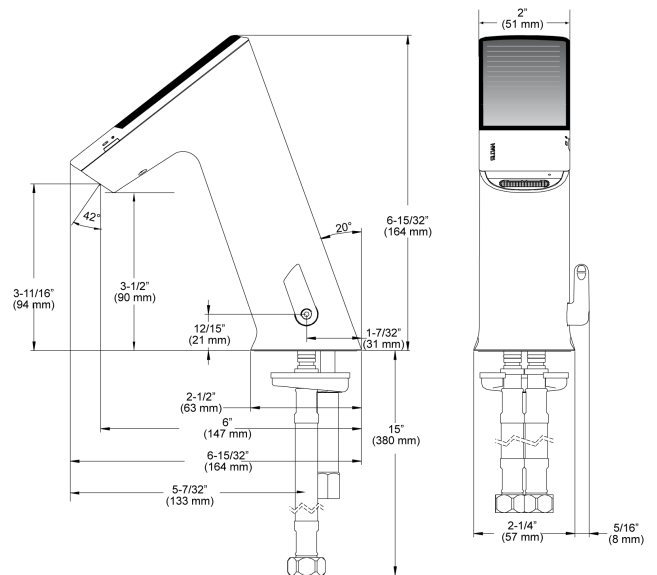

FEATURES

Commercial Grade, ADA Compliant, Electronic, Sensor-Activated, Die-Cast Metal Hand Washing Faucet with the following features:

- One tool service
- All wetted components to be stainless steel, engineered thermoplastic, EPDM, and copper or copper alloy
- Solenoid housed in removable carrier that includes supply strainer
- Integral water supply shut off
- Supply strainer serviceable from above deck
- Vandal resistant spray insert, key housed inside faucet body
- All electronics sealed to IP-210
- Gold plated electrical contacts
- Above deck individual diagnostic indicators for battery life, solenoid condition, and power up mode
- Flexible, high pressure supply hoses, 3/8" compression connections
- Bi-stable magnetic solenoid
- Four (4) "AA" alkaline batteries
- Double infrared sensors with automatic setting feature Includes all mounting hardware
- Line purge mode, eliminates stagnant water
- Adjustable time-outs

VIDEOS

- BASYS® Faucet Installation and Features
- BASYS® Faucet Installation Mid Height Model

DOWNLOADS

- [EFX 1Xx/2Xx Installation Instructions](#)
- [EFX 1Xx/2Xx (SP) Installation Instructions](#)
- [EFX 1Xx/2Xx Caddy Replacement Installation Instructions](#)
- [Trim Plates Repair and Maintenance Guide](#)

COMPLIANCES & CERTIFICATIONS

(ADA Compliant, UL Certified, CEC Compliant, cUPC Low Lead Compliant)

NOTES

All information contained within this document subject to change without notice.

Looking for other variations of the EFX-275 product? [View the general spec sheet with all options.](#)

[Find a matching soap dispenser](#) for this faucet.
[Find a compatible sink](#) for this faucet.