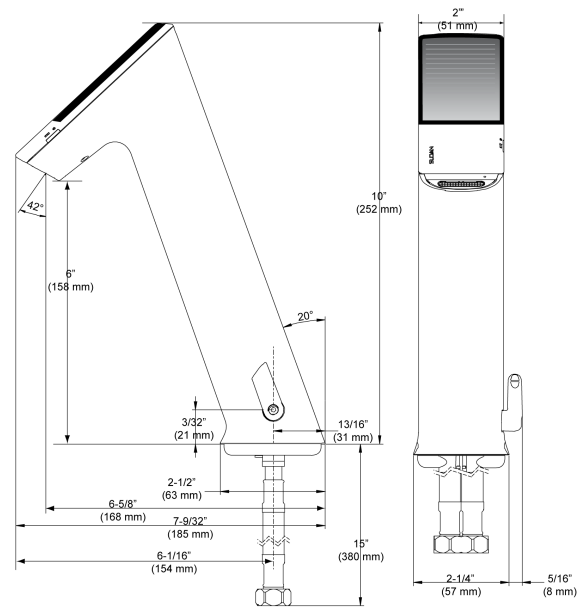

FEATURES

Commercial Grade, ADA Compliant, Electronic, Sensor-Activated, Die-Cast Metal Hand Washing Faucet with the following features:

- One tool service
- All wetted components to be stainless steel, engineered thermoplastic, EPDM, and copper or copper alloy
- Solenoid housed in removable carrier that includes supply strainer
- Integral water supply shut off
- Supply strainer serviceable from above deck
- Vandal resistant spray insert, key housed inside faucet body
- All electronics sealed to IP-110
- Gold plated electrical contacts
- Above deck individual diagnostic indicators for battery life, solenoid condition, and power up mode
- Flexible, high pressure supply hoses, 3/8" compression connections
- Bi-stable magnetic solenoid
- Four (4) "AA" alkaline batteries
- Double infrared sensors with automatic setting feature Includes all mounting hardware
- Line purge mode, eliminates stagnant water
- Adjustable time-outs

VIDEOS

- [BASYS® Faucet Installation and Features](#)

DOWNLOADS

- [EFX 1Xx/2Xx Installation Instructions](#)
- [EFX 1Xx/2Xx (SP) Installation Instructions](#)
- [EFX 1Xx/2Xx Caddy Replacement Installation Instructions](#)
- [IR FAQs Repair and Maintenance Guide](#)
- [IR FAQs SP Repair and Maintenance Guide](#)
- [EFX-1XX Repair and Maintenance Guide](#)

COMPLIANCES & CERTIFICATIONS

(ADA Compliant, UL Certified, CEC Compliant, cUPC Low Lead Compliant)

NOTES

All information contained within this document subject to change without notice.

Looking for other variations of the EFX-177 product? [View the general spec sheet with all options.](#)

[Find a matching soap dispenser](#) for this faucet.
[Find a compatible sink](#) for this faucet.