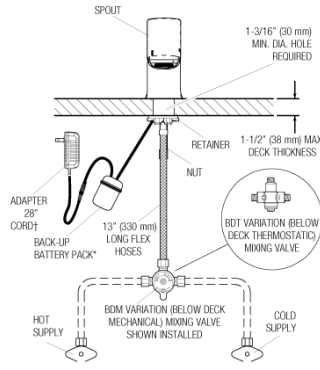

3 Year

- [BASYS EFX-300 Series IR Repair and Maintenance Guide](#)
- [EFX-3XX \(Capacitance\) Repair and Maintenance Guide](#)
- [Additional Downloads](#)

ROUGH-IN

EFX-300.00X.0X1X Faucet
with Single Line Water Supply

EFX-300.50X.0X1X Faucet
with Hot & Cold Water Supply

EFX-300.X0X.0X1X Faucet
with Hot & Cold Water Supply

Electrical Connection for up to 6 Faucets
Can combine up to six (6) faucets using one adapter