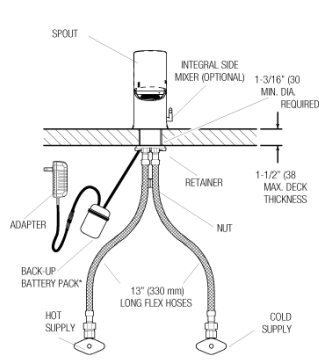

3 Year

- [BASYS EFX-300 Series IR Repair and Maintenance Guide](#)
- [EFX-3XX \(Capacitance\) Repair and Maintenance Guide](#)
- [Additional Downloads](#)

ROUGH-IN

EFX-300.00X.0X1X Faucet
with Single Line Water Supply

EFX-300.50X.0X1X Faucet
with Hot & Cold Water Supply

EFX-300.X0X.0X1X Faucet
with Hot & Cold Water Supply

Electrical Connection for up to 6 Faucets
Can combine up to six (6) faucets using one adapter