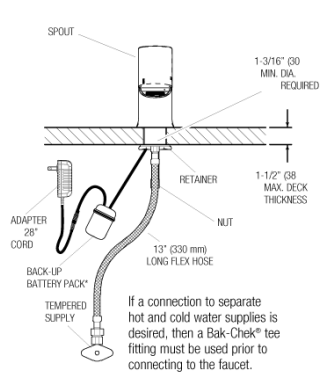

- [BASYS EFX-300 Series IR Repair and Maintenance Guide](#)
- [EFX-3XX (Capacitance) Repair and Maintenance Guide](#)
- [Additional Downloads](#)

ROUGH-IN

EFX-300.00X.0X1X Faucet
with Single Line Water Supply