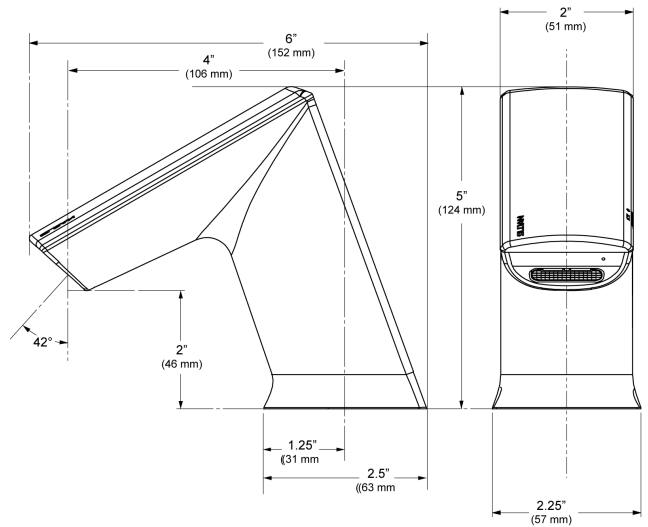

FEATURES

Commercial Grade, ADA Compliant, Electronic, Sensor-Activated, Die-Cast Metal Hand Washing Faucet with the following features:

- One tool service
- Solenoid housed in removable carrier that includes supply strainer
- Integral water supply shut off
- Vandal resistant spray insert, key housed inside faucet body
- All electronics sealed to IP-117
- Gold plated electrical contacts
- Above deck individual diagnostic indicators for battery life, solenoid condition, and power-up mode
- Flexible, high pressure supply hose, 3/8" compression connections
- Bi-stable magnetic solenoid
- Four (4) "AA" alkaline batteries
- Double infrared sensors with automatic setting feature
- Includes all mounting hardware
- Standard Bowed Crown
- Buy America Act (BAA) Compliant

VIDEOS

- BASYS® Faucet Installation and Features
- BASYS® Faucet Installation Low Height Model

DOWNLOADS

- [EFX 3Xx/6Xx Capacitance Installation Instructions](#)
- [EFX 3Xx/6Xx (SP) Installation Instructions](#)
- [EFX 3Xx/6Xx Active IR Installation Instructions](#)
- [EFX 3Xx/6Xx Active IR (SP) Installation Instructions](#)
- [Trim Plates Repair and Maintenance Guide](#)
- [IR FAQs Repair and Maintenance Guide](#)
- [IR FAQs SP Repair and Maintenance Guide](#)

COMPLIANCES & CERTIFICATIONS

(ADA Compliant, UL Certified, CEC Compliant, CalGreen Compliant, GPC 0.25 or less, BAA Compliant, cUPC Low Lead Compliant)

NOTES

All information contained within this document subject to change without notice.

Looking for other variations of the EFX-350 product? [View the general spec sheet with all options.](#)

[Find a matching soap dispenser](#) for this faucet.

[Find a compatible sink](#) for this faucet.

WARRANTY

3 Year