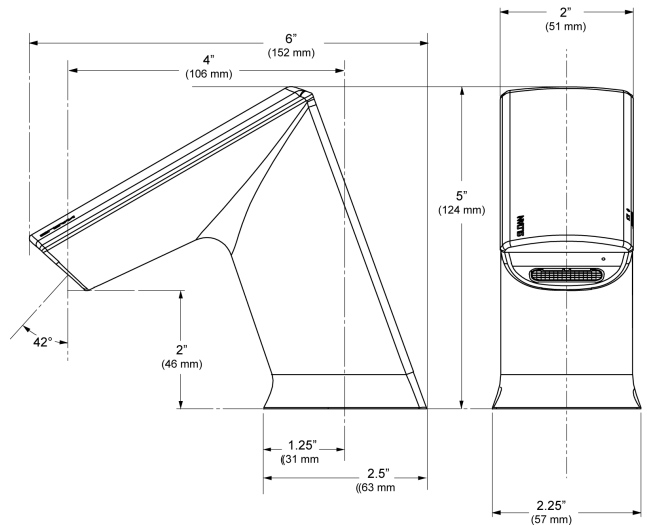

FEATURES

Commercial Grade, ADA Compliant, Electronic, Sensor-Activated, Die-Cast Metal Hand Washing Faucet with the following features:

- One tool service
- Solenoid housed in removable carrier that includes supply strainer
- Integral water supply shut off
- Vandal resistant spray insert, key housed inside faucet body
- All electronics sealed to IP-118
- Gold plated electrical contacts
- Above deck individual diagnostic indicators for battery life, solenoid condition, and power-up mode
- Flexible, high pressure supply hose, 3/8" compression connections
- Bi-stable magnetic solenoid
- Four (4) "AA" alkaline batteries
- Double infrared sensors with automatic setting feature
- Includes all mounting hardware
- Standard Bowed Crown
- Buy America Act (BAA) Compliant

VIDEOS

- BASYS® Faucet Installation and Features
- BASYS® Faucet Installation Low Height Model

DOWNLOADS

- [EFX 3Xx/6Xx Capacitance Installation Instructions](#)
- [EFX 3Xx/6Xx (SP) Installation Instructions](#)
- [EFX 3Xx/6Xx Active IR Installation Instructions](#)
- [EFX 3Xx/6Xx Active IR (SP) Installation Instructions](#)
- [Trim Plates Repair and Maintenance Guide](#)
- [IR FAQs Repair and Maintenance Guide](#)
- [IR FAQs SP Repair and Maintenance Guide](#)

COMPLIANCES & CERTIFICATIONS

(ADA Compliant, UL Certified, CEC Compliant, BAA Compliant, CUPC Low Lead Compliant)

NOTES

All information contained within this document subject to change without notice.

Looking for other variations of the EFX-350 product? [View the general spec sheet with all options.](#)

[Find a matching soap dispenser](#) for this faucet.

[Find a compatible sink](#) for this faucet.

WARRANTY

3 Year