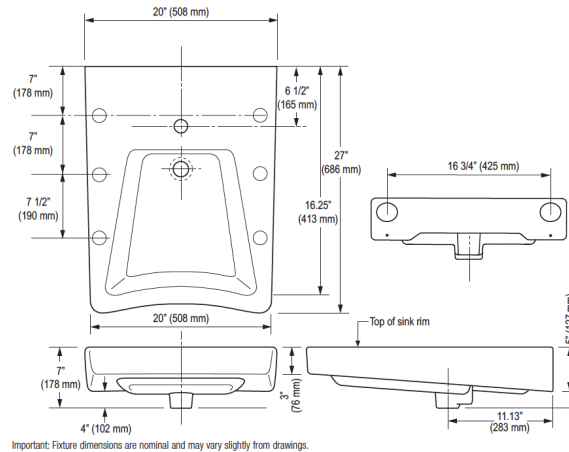

► **Code Number**

3873104

► **Description**

Vitreous china wall mounted lavatory

► **Lavatory**

- White vitreous china
- Wall mount
- Hanging hardware included
- Single hole centerset
- Front Overflow
- 20 3/4" (527 mm) x 18 1/4" (464 mm)
- Compliant to the applicable sections of ASME A112.19.2/CSA B45.1
- Carrier not included
- ADA compliant when mounted with deck at 34" from finished floor. See illustration for recommended ADA installation
- Compatible with: Jay R. Smith-0700-27-M31 series lavatory carrier or equal. Josam-17100-67 series lavatory carrier or equal Watts TCA-411-WC concealed arm 27 x 20 "track" carrier or equal. Watts WCA-411 WC carrier with concealed arms or equal

► **Product Specification**

Sink shall be made of vitreous china. Sink shall be wall mounted. Sink shall have a front overflow. Sink shall be single hole centerset. Sink shall be Sloan Model SS-3003.

All information contained within this document subject to change without notice.

NOTE: All vitreous china dimensions shown in these drawings are nominal and not to scale. Dimensions can vary within the tolerances established in the governing ASME A112.19.2/CSA B45.1 standard. It is important to consider this when planning rough-in and plumbing layouts.