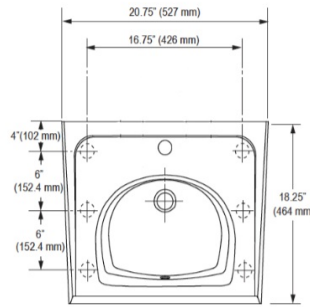

► **Code Number**

3873103

► **Description**

Vitreous china wall mounted lavatory with backsplash

► **Fixture Specification**

- White Vitreous china
- Front Overflow
- Single hole centerset
- Mounting hardware Included
- 20 3/4" x 18 1/4" (527 mm x 464 mm)
- Carrier Not Included
- 4" integral backsplash

► **Product Specification**

Sink shall be made of vitreous china. Sink shall be wall mounted. Sink shall have a front overflow. Sink shall be single hole centerset. Sink shall be Sloan Model SS-3103.

► **ROUGH-IN**

► **Notes**

- All information contained in this document subject to change without written notice
- NOTE: All vitreous china dimensions shown in these drawings are nominal and not to scale. Dimensions can vary within the tolerances established in the governing ASME A112.19/CSA B45.1 standard. It is important to consider this when planning rough-in and plumbing layouts.