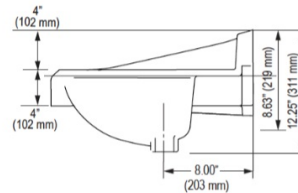

► **Code Number**

3873103

► **Description**

Vitreous china wall mounted lavatory with backsplash

► **Fixture Specification**

- White Vitreous china
- Front Overflow
- Single hole centerset
- Mounting hardware Included
- 20 3/4" x 18 1/4" (527 mm x 464 mm)
- Carrier Not Included
- 4" integral backsplash

► **Product Specification**

Sink shall be made of vitreous china. Sink shall be wall mounted. Sink shall have a front overflow. Sink shall be single hole centerset. Sink shall be Sloan Model SS-3103.

► **ROUGH-IN**

► **Notes**

- All information contained in this document subject to change without written notice
- NOTE: All vitreous china dimensions shown in these drawings are nominal and not to scale. Dimensions can vary within the tolerances established in the governing ASME A112.19/CSA B45.1 standard. It is important to consider this when planning rough-in and plumbing layouts.