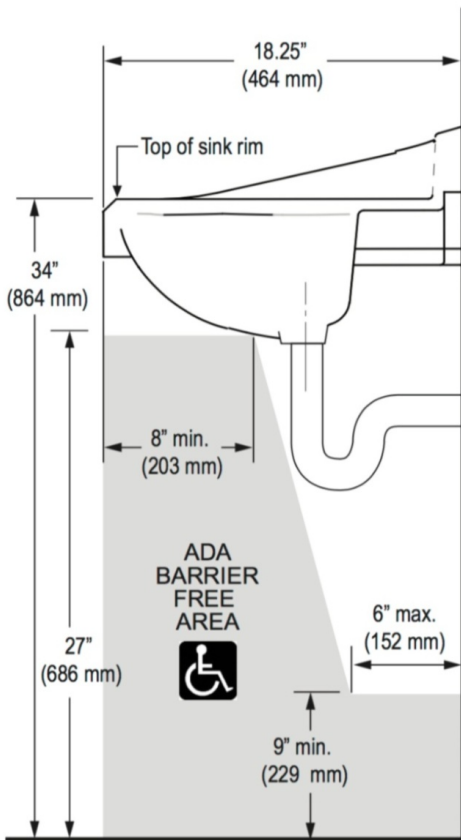

► **Code Number**

3873103

► **Description**

Vitreous china wall mounted lavatory with backsplash

► **Fixture Specification**

- White Vitreous china
- Front Overflow
- Single hole centerset
- Mounting hardware Included
- 20 3/4" x 18 1/4" (527 mm x 464 mm)
- Carrier Not Included
- 4" integral backsplash

► **Product Specification**

Sink shall be made of vitreous china. Sink shall be wall mounted. Sink shall have a front overflow. Sink shall be single hole centerset. Sink shall be Sloan Model SS-3103.

► **ROUGH-IN**

► **Notes**

- All information contained in this document subject to change without written notice
- NOTE: All vitreous china dimensions shown in these drawings are nominal and not to scale. Dimensions can vary within the tolerances established in the governing ASME A112.19/CSA B45.1 standard. It is important to consider this when planning rough-in and plumbing layouts.