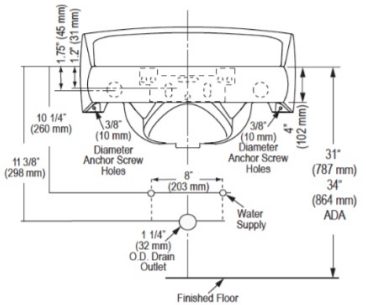

► **Code Number**

3873103

► **Description**

Vitreous china wall mounted lavatory with backsplash

► **Fixture Specification**

- White Vitreous china
- Front Overflow
- Single hole centerset
- Mounting hardware Included
- 20 3/4" x 18 1/4" (527 mm x 464 mm)
- Carrier Not Included
- 4" integral backsplash

► **Product Specification**

Sink shall be made of vitreous china. Sink shall be wall mounted. Sink shall have a front overflow. Sink shall be single hole centerset. Sink shall be Sloan Model SS-3103.

► **ROUGH-IN**

► **Notes**

- All information contained in this document subject to change without written notice
- NOTE: All vitreous china dimensions shown in these drawings are nominal and not to scale. Dimensions can vary within the tolerances established in the governing ASME A112.19/CSA B45.1 standard. It is important to consider this when planning rough-in and plumbing layouts.