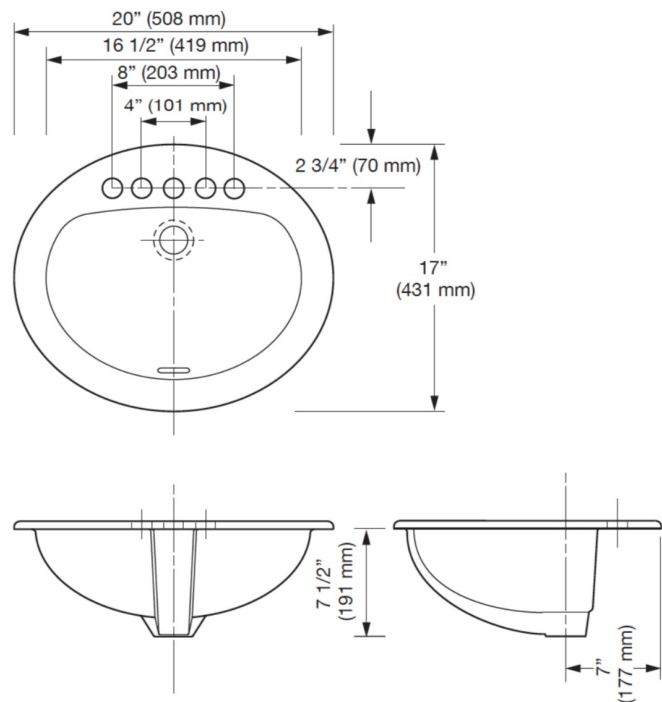

► **Code Number**

3873002

► **Description**

Vitreous china drop-in oval lavatory

► **Fixture Specification**

- White Vitreous china
- Self-rimming
- 4" (102 mm) Centerset
- Front Overflow
- 20" x 17" (508 mm x 431 mm)

► **Product Specification**

Sink shall be made of vitreous china with a front overflow. Sink shall be drop-in mounted. Sink shall have a 4" centerset. Sink shall be Sloan Model SS-3002.

► **ROUGH-IN**

► **Notes**

- All information contained in this document subject to change without written notice
- NOTE: All vitreous china dimensions shown in these drawings are nominal and not to scale. Dimensions can vary within the tolerances established in the governing ASME A112.19/CSA B45.1 standard. It is important to consider this when planning rough-in and plumbing layouts.