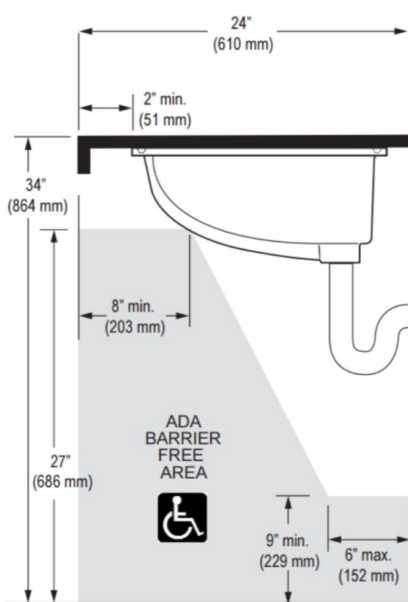

► **Code Number**

3873002

► **Description**

Vitreous china drop-in oval lavatory

► **Fixture Specification**

- White Vitreous china
- Self-rimming
- 4" (102 mm) Centerset
- Front Overflow
- 20" x 17" (508 mm x 431 mm)

► **Product Specification**

Sink shall be made of vitreous china with a front overflow. Sink shall be drop-in mounted. Sink shall have a 4" centerset. Sink shall be Sloan Model SS-3002.

► **ROUGH-IN**

► **Notes**

- All information contained in this document subject to change without written notice
- NOTE: All vitreous china dimensions shown in these drawings are nominal and not to scale. Dimensions can vary within the tolerances established in the governing ASME A112.19/CSA B45.1 standard. It is important to consider this when planning rough-in and plumbing layouts.