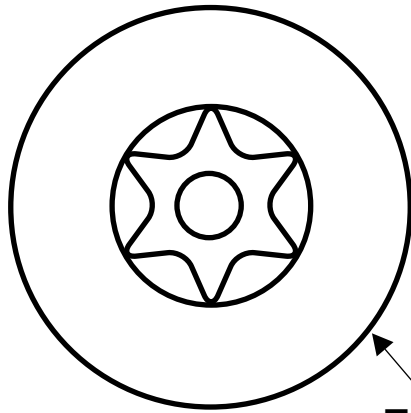

**9881, 9883, 9889, 88223, 88229
(SHOULDER SCREW 10-24 X 3/8")**

**T-27
SIX LOBE**

ONE-WAY

7/16" DIA.

	ONE WAY	SIX LOBE
CHROME STEEL	9883	88223
STAINLESS	9889	88229
CHROME BRASS	9881	—
BRASS PLATED STAINLESS	—	—