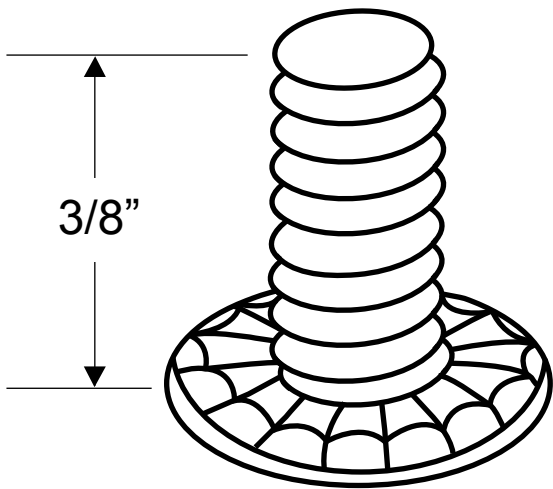

**9881, 9883, 9889, 88223, 88229
(SHOULDER SCREW 10-24 X 3/8")**

**T-27
SIX LOBE**

ONE-WAY

7/16" DIA.

	ONE WAY	SIX LOBE
CHROME STEEL	9883	88223
STAINLESS	9889	88229
CHROME BRASS	9881	—
BRASS PLATED STAINLESS	—	—