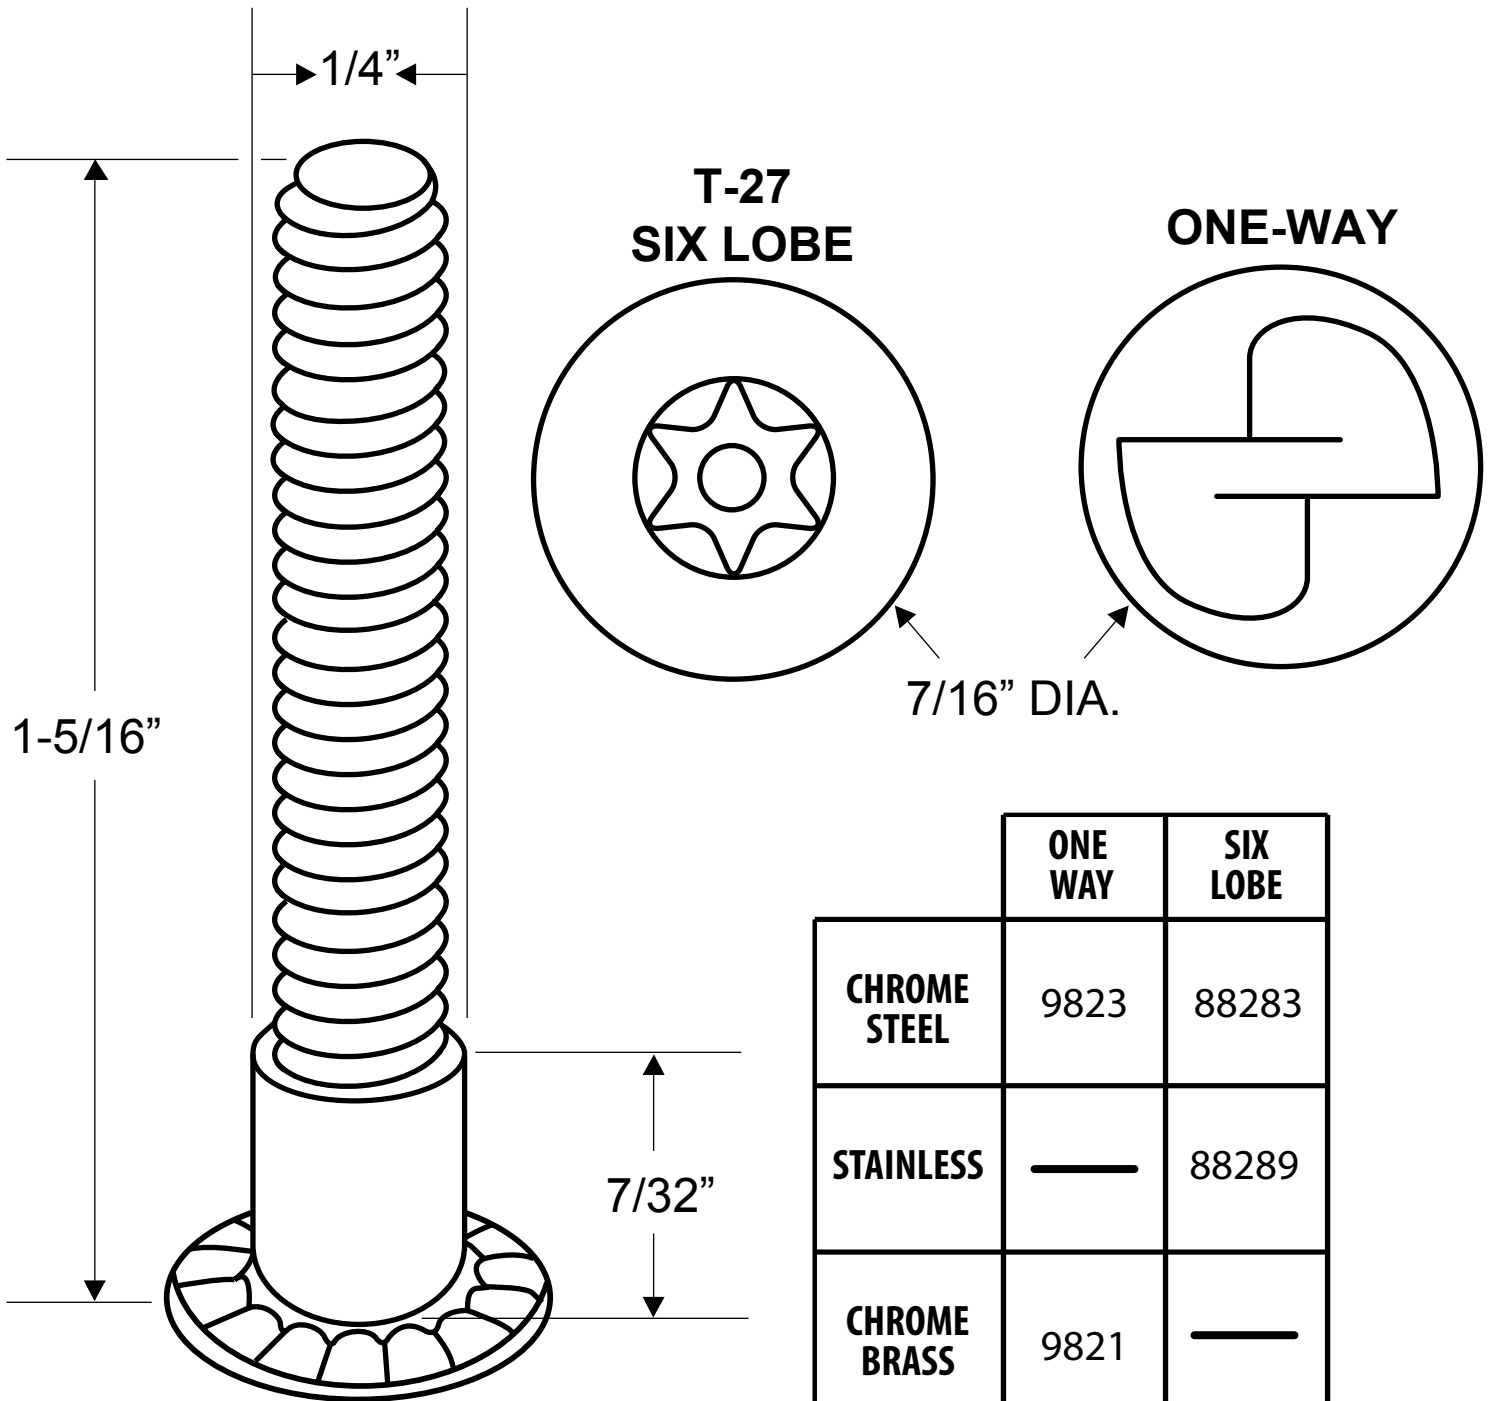

**9821, 9822, 9823, 88283, 88289
(SHOULDER SCREW 10-24 X 1-5/16")**

	ONE WAY	SIX LOBE
CHROME STEEL	9823	88283
STAINLESS	—	88289
CHROME BRASS	9821	—
BRASS PLATED STAINLESS	9822	—