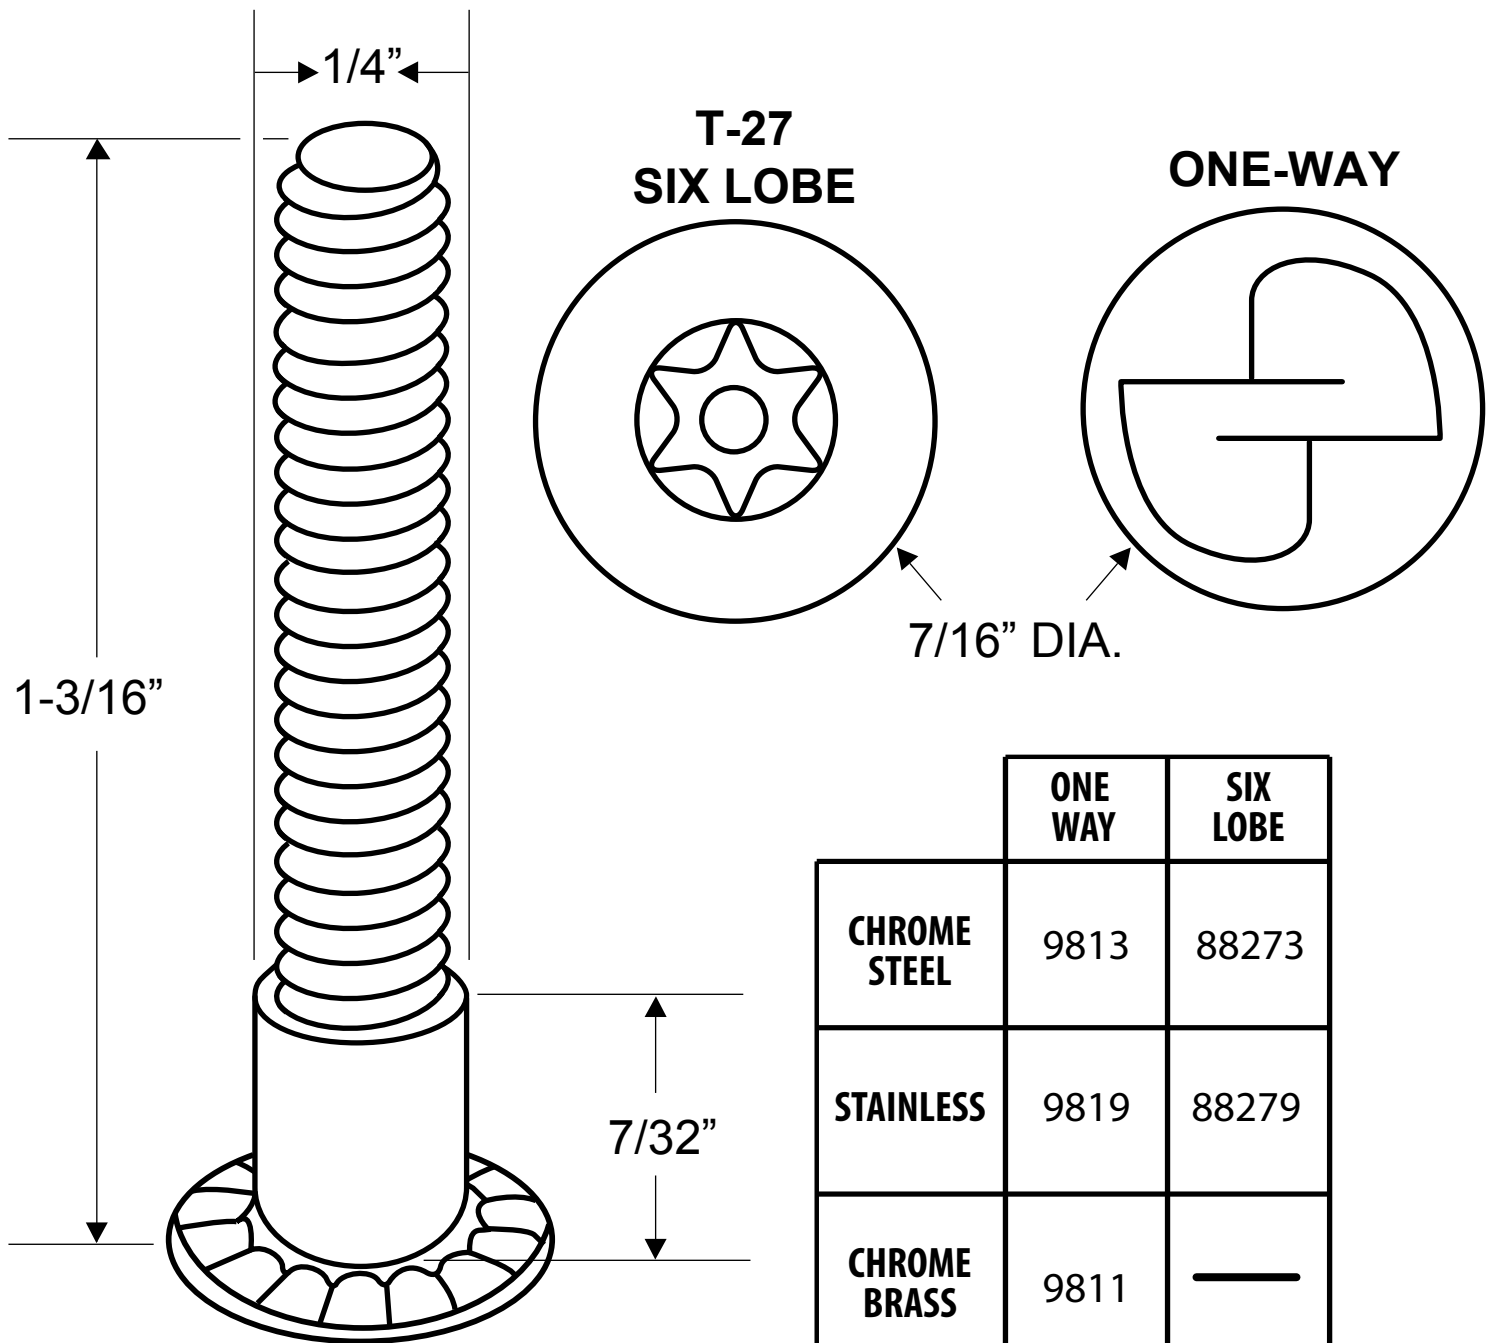

**9811, 9812, 9813, 9819, 88273, 88279  
(SHOULDER SCREW 10-24 X 1-3/16")**

	ONE WAY	SIX LOBE
CHROME STEEL	9813	88273
STAINLESS	9819	88279
CHROME BRASS	9811	—
BRASS PLATED STAINLESS	9812	—