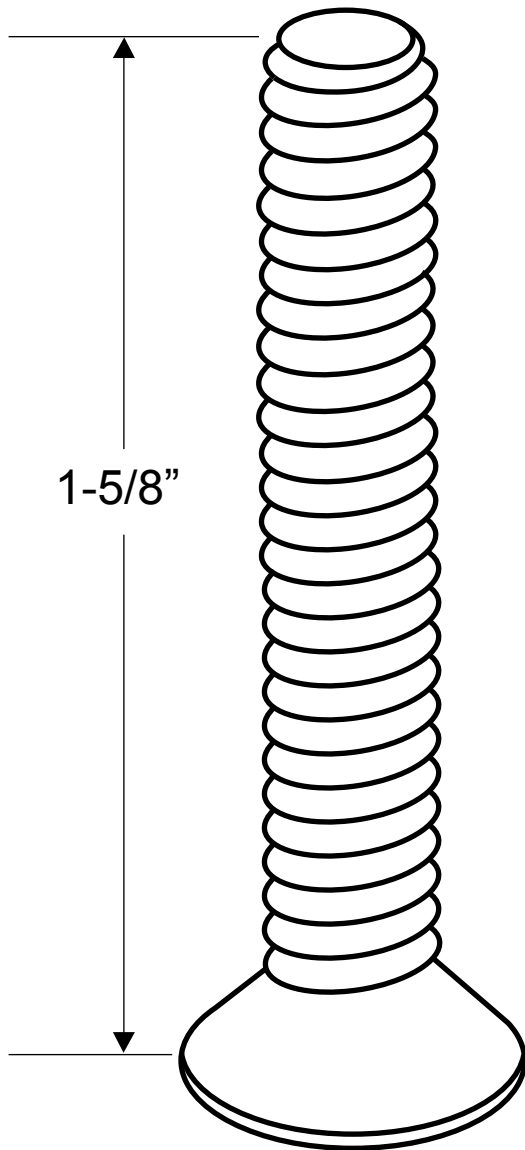

**9483, 9489, 9482, 88363, 88369
(MACHINE SCREW 8-32 X 1-5/8")**

**T-27
SIX LOBE**

ONE-WAY

5/16" DIA.

	ONE WAY	SIX LOBE
CHROME STEEL	9483	88363
STAINLESS	9489	88369
BRASS PLATED STAINLESS	9482	—