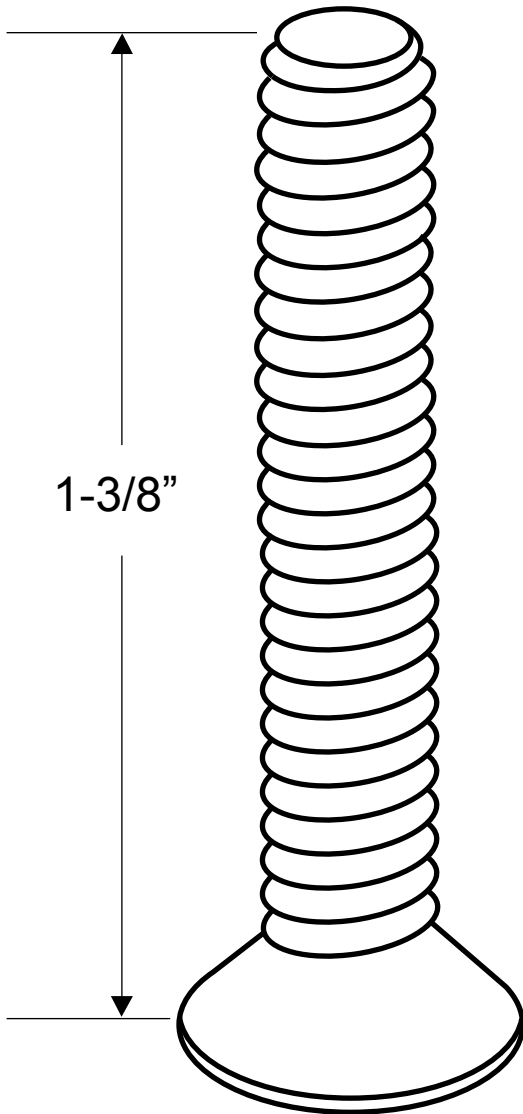

**9463, 9469, 88353, 88359
(MACHINE SCREW 8-32 X 1-3/8")**

**T-27
SIX LOBE**

ONE-WAY

5/16" DIA.

	ONE WAY	SIX LOBE
CHROME STEEL	9463	88353
STAINLESS	9469	88359