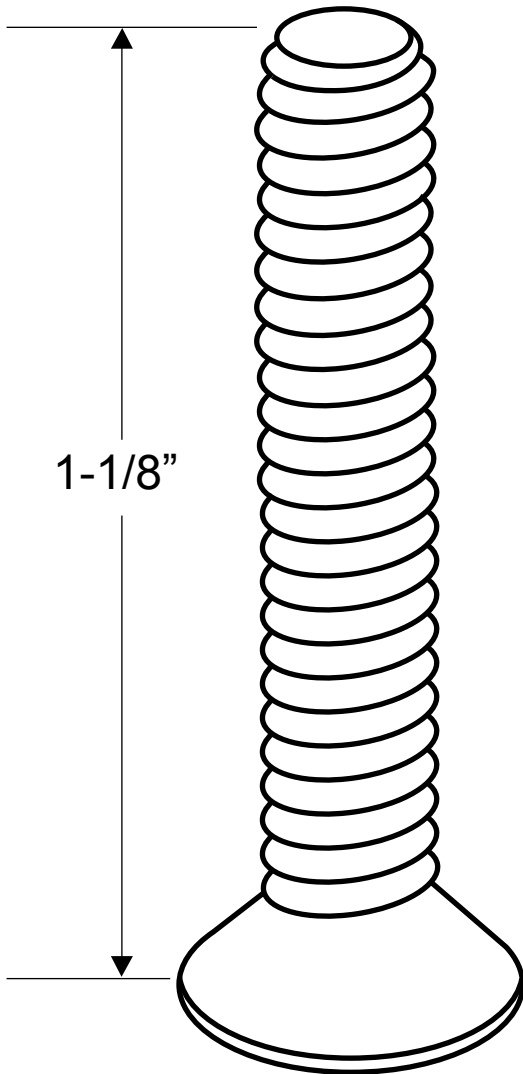

**9443, 9449, 9442, 88343, 88349  
(MACHINE SCREW 8-32 X 1-1/8")**

**T-27  
SIX LOBE**

**ONE-WAY**

5/16" DIA.

	<b>ONE WAY</b>	<b>SIX LOBE</b>
<b>CHROME STEEL</b>	9443	88343
<b>STAINLESS</b>	9449	88349
<b>BRASS PLATED STAINLESS</b>	9442	—