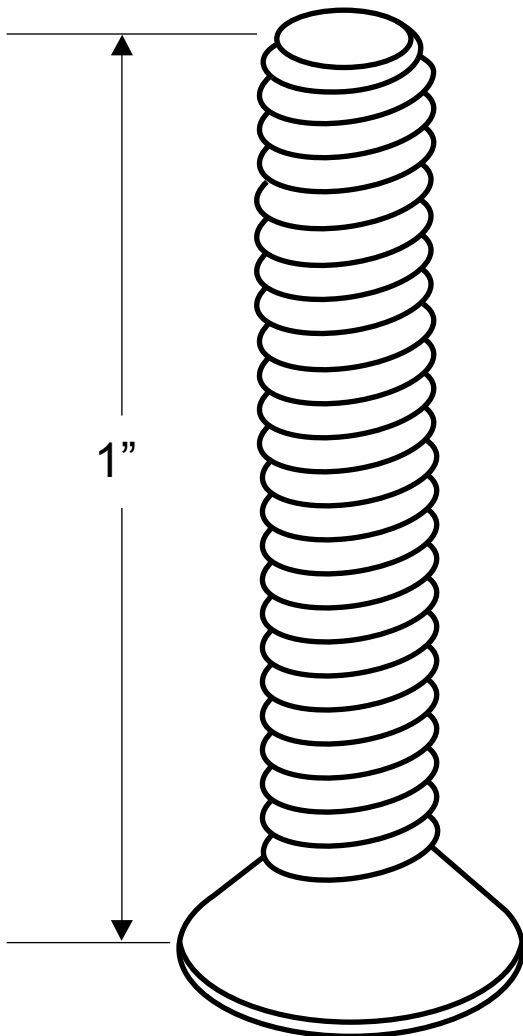

**9423, 9429, 9422, 88333, 88339
(MACHINE SCREW 8-32 X 1")**

**T-27
SIX LOBE**

ONE-WAY

5/16" DIA.

	ONE WAY	SIX LOBE
CHROME STEEL	9423	88333
STAINLESS	9429	88339
BRASS PLATED STAINLESS	9422	—