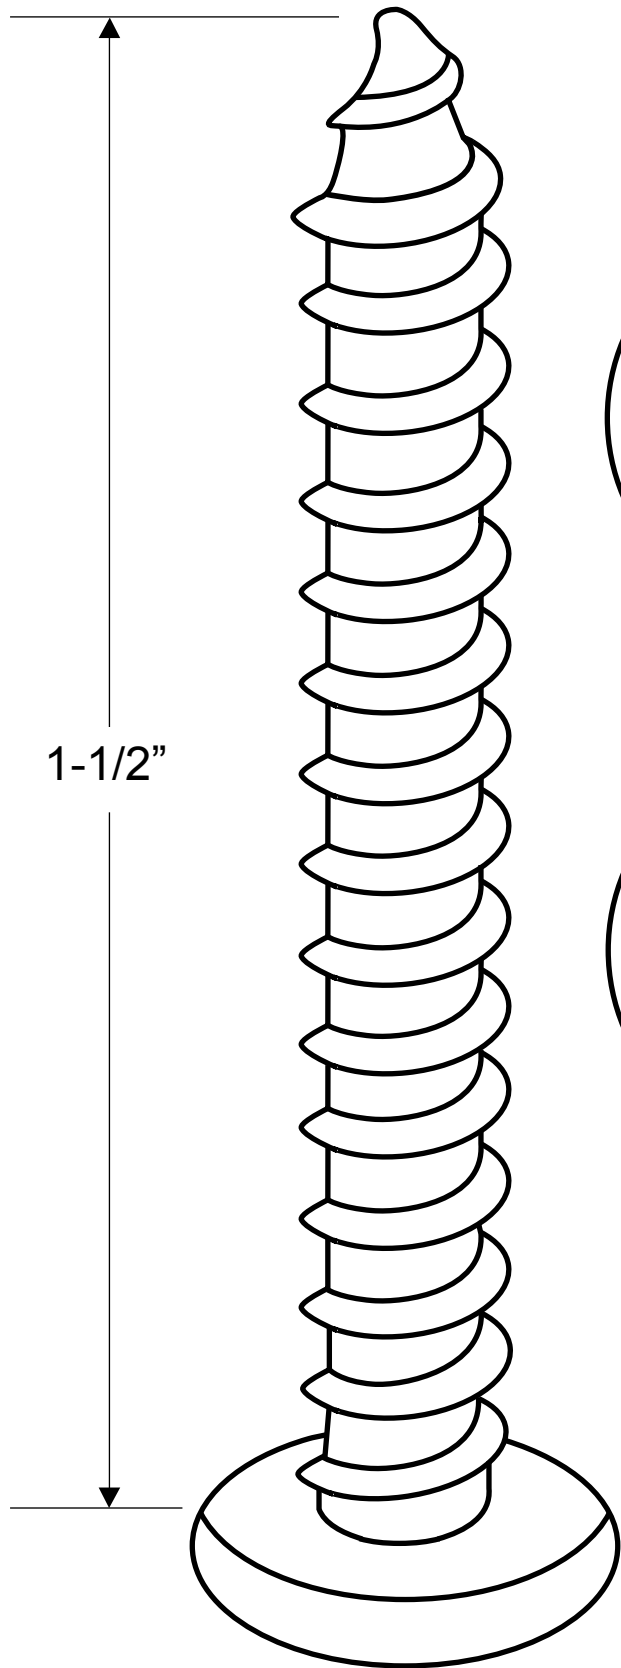

**9233, 91543, 91553, 91613
(SHEET METAL SCREW 12 X 1-1/2")**

**T-27
SIX LOBE**

**SQUARE
RECESS**

7/16"
DIA.

ONE-WAY

PHILLIPS

	SIX LOBE NO PIN	SQUARE RECESS	PHILLIPS	ONE WAY
CHROME STEEL	91613	91543	91553	9233