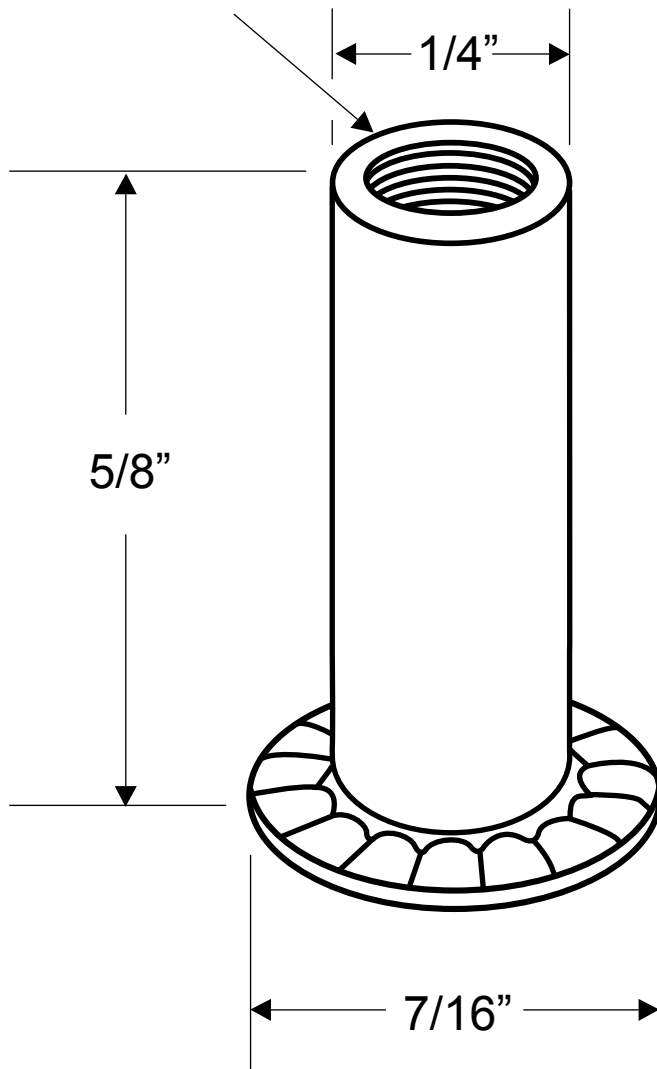

9711, 9712, 9713, 9719, 88213, 88219
(BARREL NUT 10-24 X 5/8")

10-24 THREAD

T-27
SIX LOBE

ONE-WAY

	ONE WAY	SIX LOBE
CHROME STEEL	9713	88213
STAINLESS	9719	88219
CHROME BRASS	9711	—