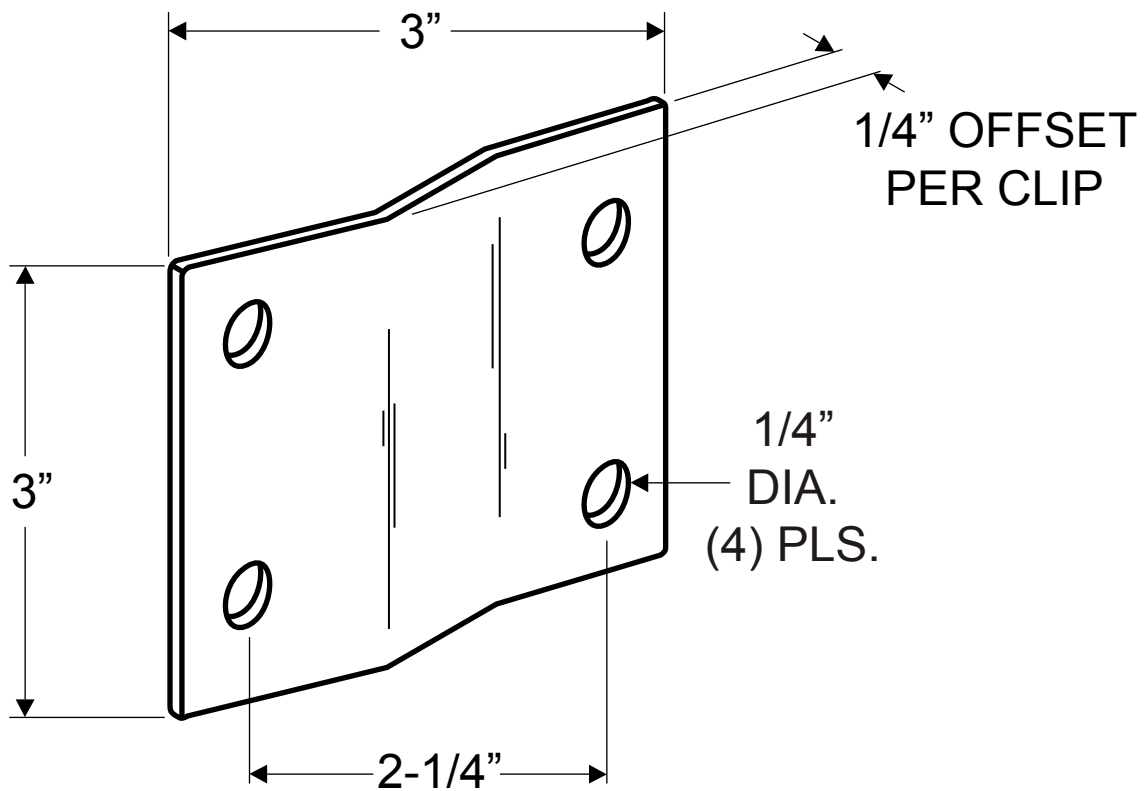

**8329**  
**(ALCOVE CLIP - 1/2" OFFSET)**

**NOTE: 14 GAUGE (.075" THICK STAINLESS)**