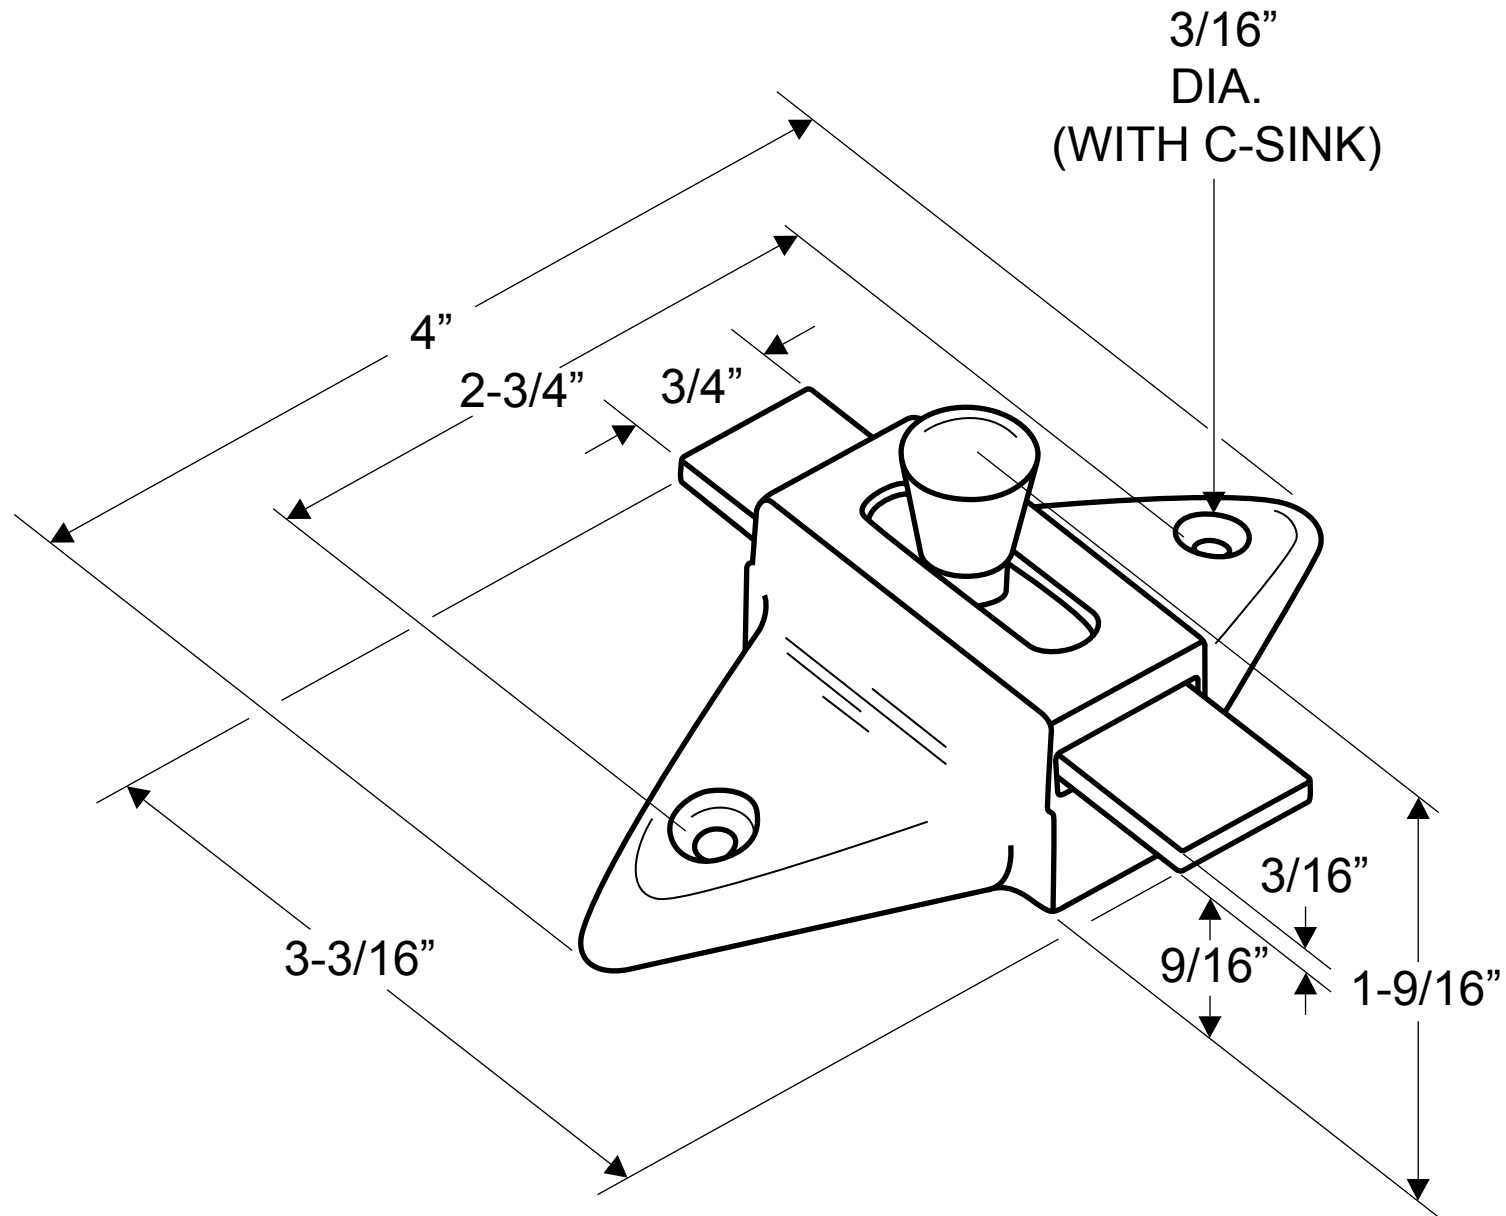

**5020, 5021, 5022, 5023, 5028
(SLIDE LATCH)**

**NOTE: STANDARD FOR 6200 DOOR PULL
SLIDE DISTANCE 15/16"**

**INSTRUCTIONS FOR INSTALLING
5160, 5170, 5180 STRIKE & KEEPER
WITH 5020, 5030 SLIDE LATCH**