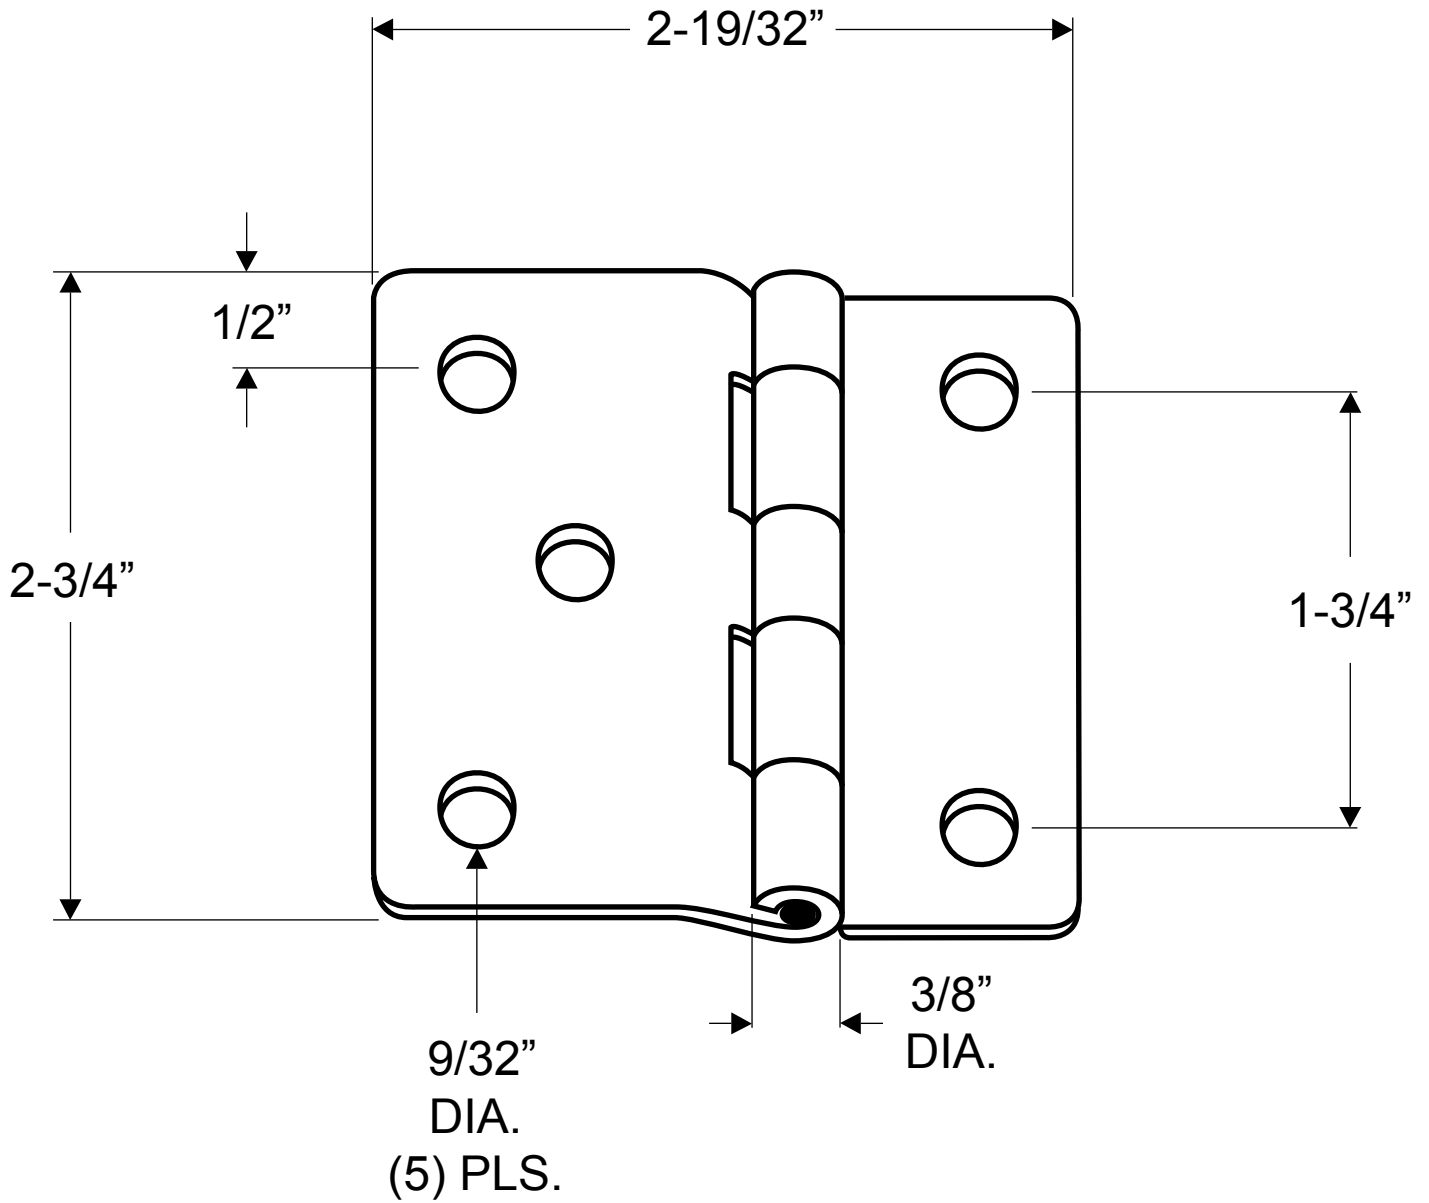

**7719_997719
(LOCKER HINGE)**

NOTE: 13 GAUGE (.093" THICK STAINLESS)