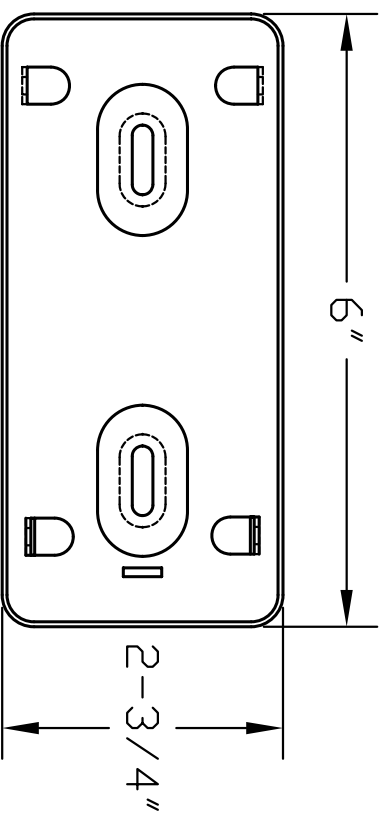

7359 (PAPER HOLDER-SINGLE)

NOTE: (2) #10 X 5/8" PHILLIPS
PAN HEAD SCREWS INCLUDED.