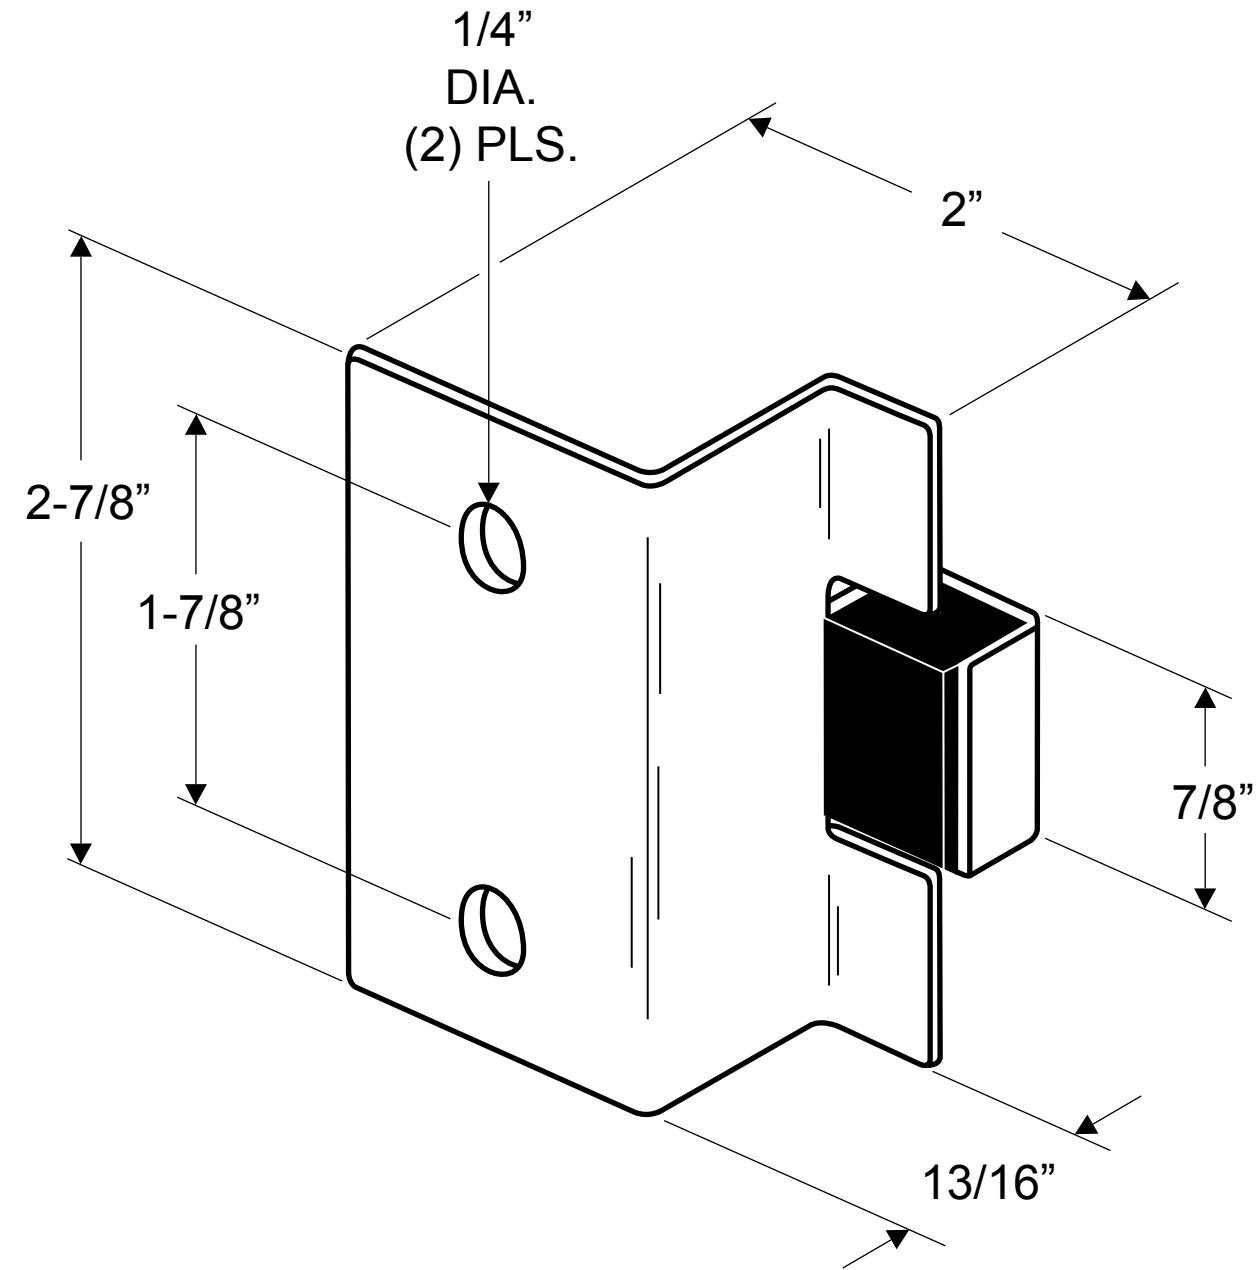

**6569
(STRIKE AND KEEPER - OUTSWING 3/4")**

**NOTE: FOR SQUARE EDGE POST
14 GAUGE (.075" THICK STAINLESS)**

**INSTRUCTIONS FOR INSTALLING
6559, 6569, 6899 STRIKES**