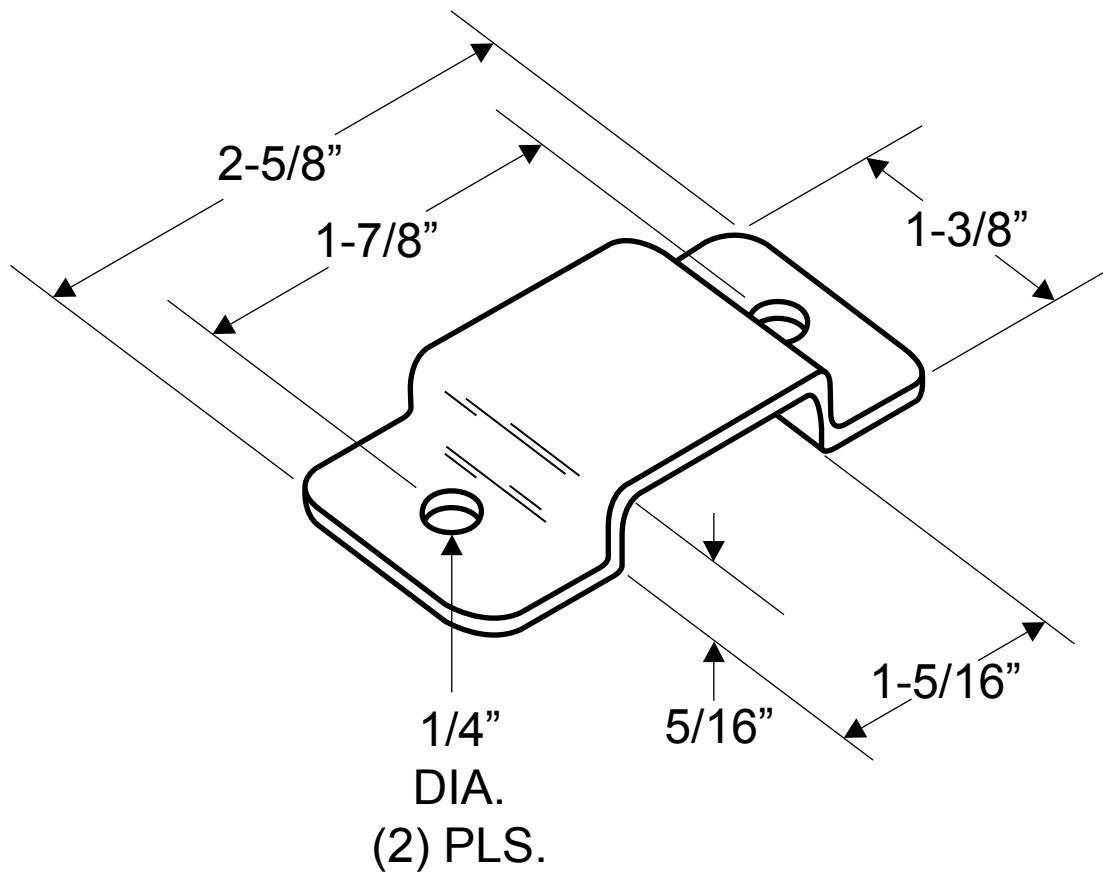

6499
(KEEPER - INSWING)

**NOTE: FOR SQUARE EDGE POST
14 GAUGE (.075" THICK STAINLESS)**