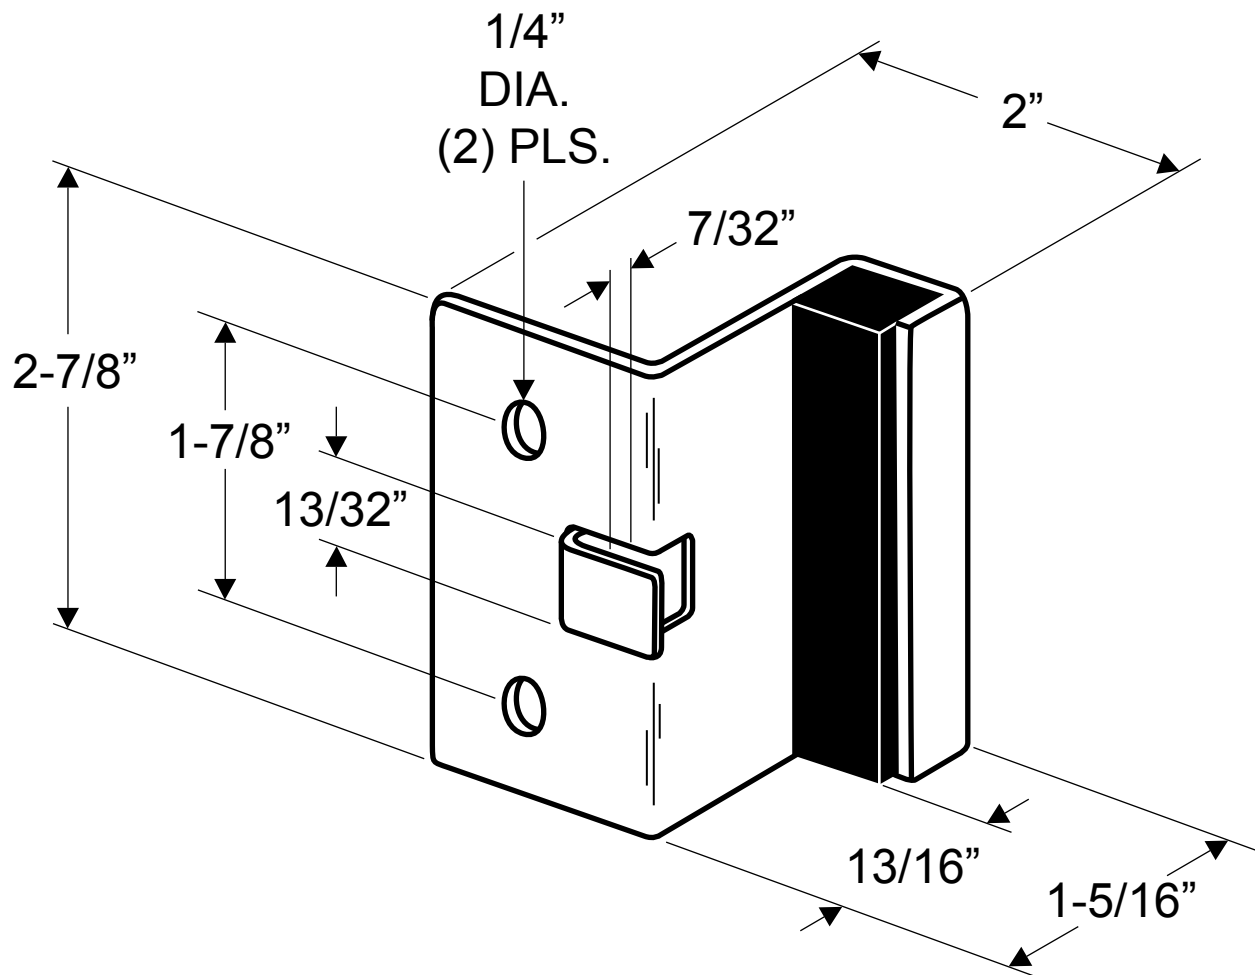

6469
(STRIKE AND KEEPER - INSWING 3/4")

NOTE: FOR SQUARE EDGE POST
14 GAUGE (.075" THICK STAINLESS)