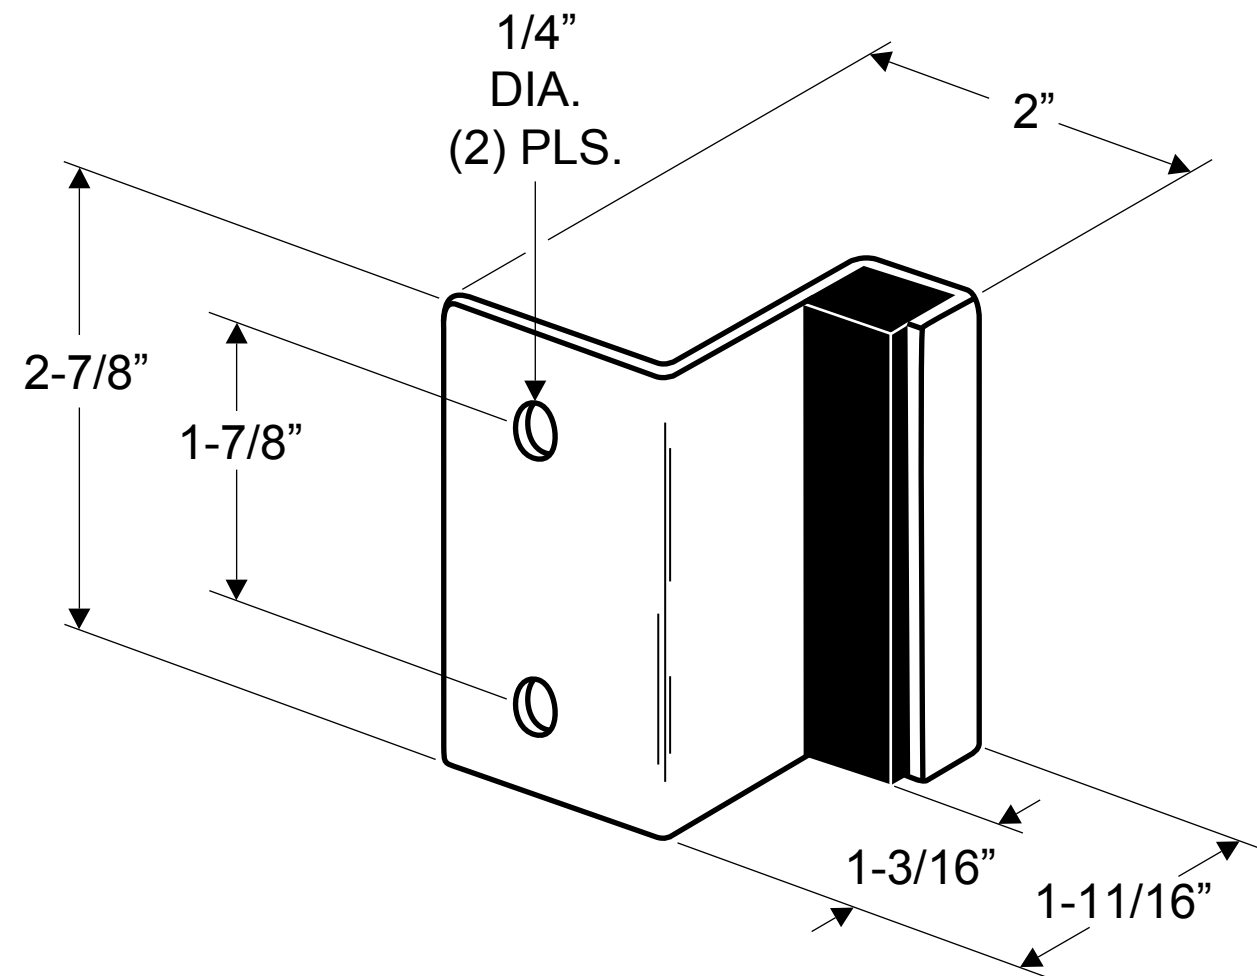

**6429
(STRIKE AND KEEPER - INSWING 1-1/8")**

**NOTE: FOR SQUARE EDGE POST
14 GAUGE (.075" THICK STAINLESS)**

**INSTRUCTIONS FOR INSTALLING
6349, 6369, 6389, 6429, 6449 STRIKES**