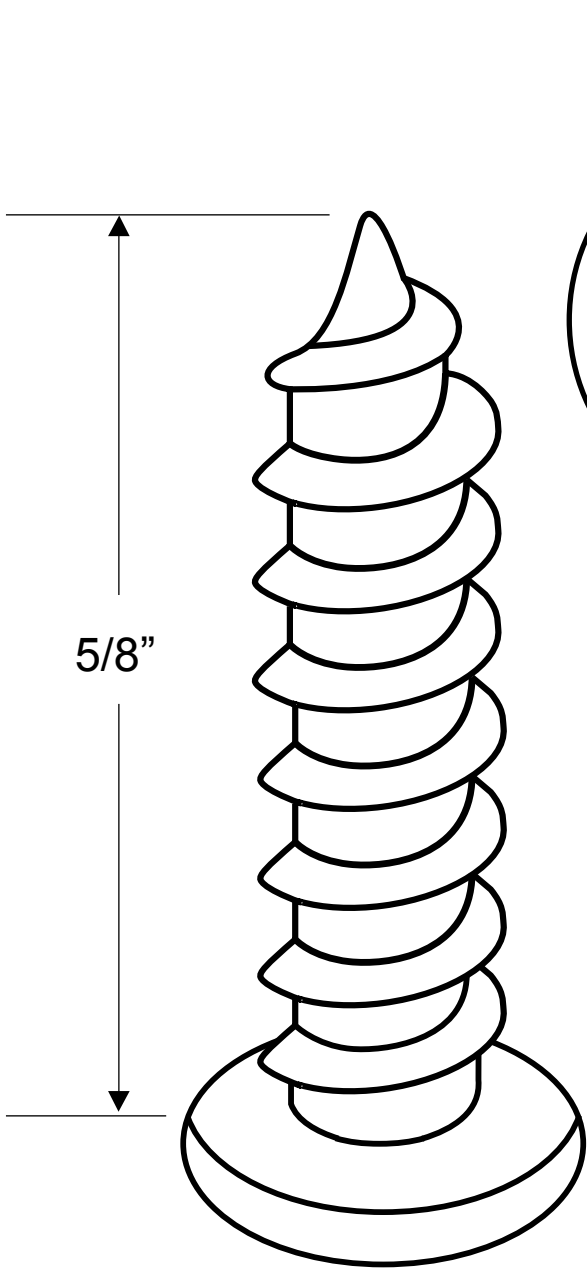

**9172, 9173, 9179, 90963, 90969
(SHEET METAL SCREW 10 X 5/8")**

**T-27
SIX LOBE**

7/16" DIA.

ONE-WAY

11/32" DIA.

	ONE WAY	SIX LOBE
CHROME STEEL	9173	90963
STAINLESS	9179	90969
BRASS PLATED STAINLESS	9172	—