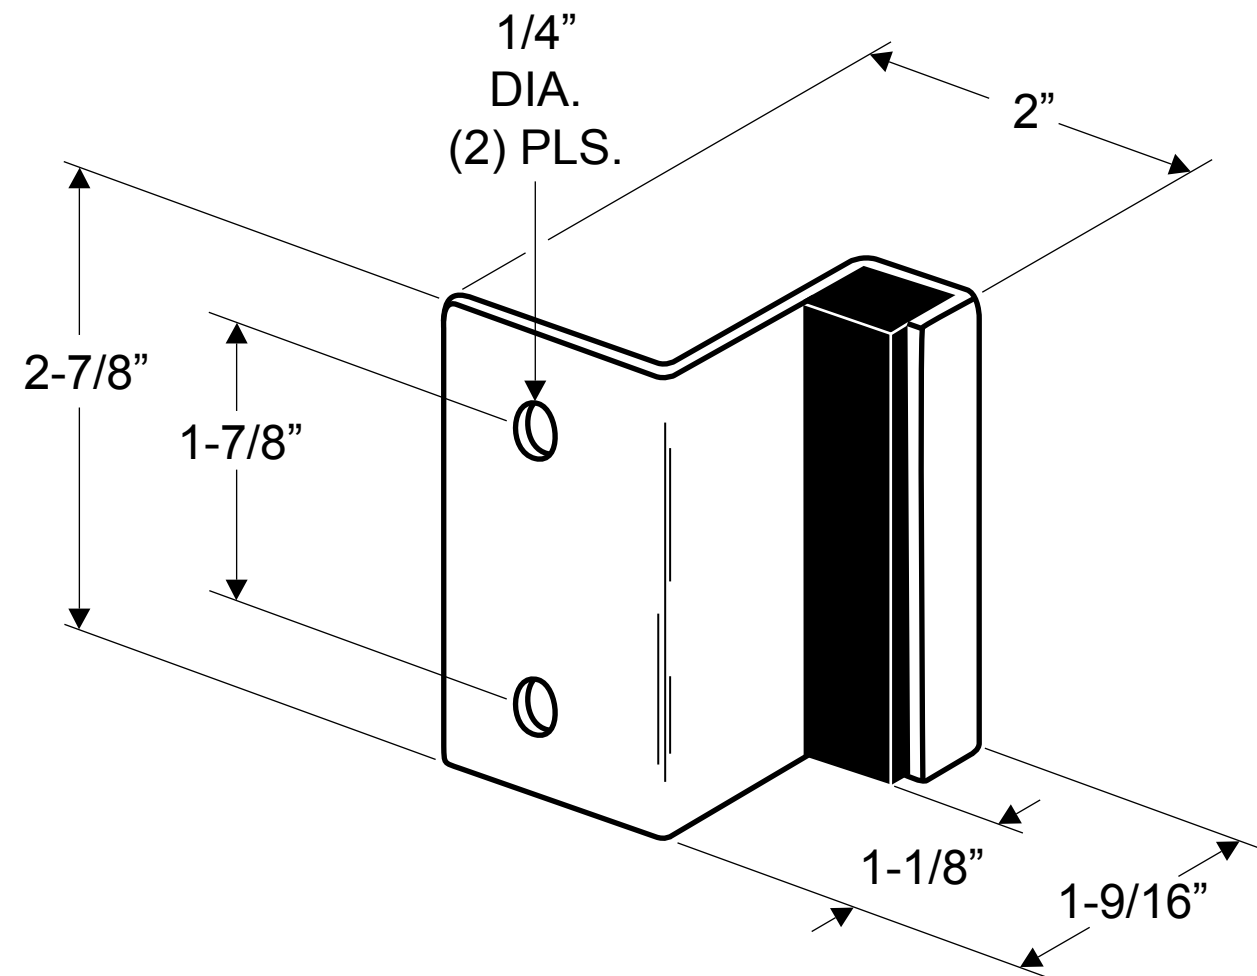

**6449
(STRIKE AND KEEPER - INSWING 1")**

**NOTE: FOR SQUARE EDGE POST
14 GAUGE (.075" THICK STAINLESS)**

**INSTRUCTIONS FOR INSTALLING
6349, 6369, 6389, 6429, 6449 STRIKES**